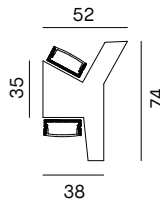

P9/B

Code	Kg	mm	n.
P9/B	1,9	1000	2