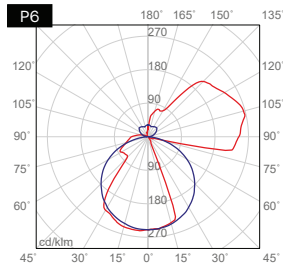

Description

Plaster profile bi-emission for angular installation, length 1 metre
Realized with natural mineral and vegetable materials, without any toxic additives
Aluminium profile for LED strip installation included
Diffuser not included

Profil en plâtre pour installation en angle, longueur 1 mètre
Réalisé avec matériaux naturels minéraux et végétaux, sans additifs toxiques
Profil en aluminium pour installation bande LED inclus
Diffuseur non inclus

Gipsprofil nach oben und unten abstrahlend für Ecken-Installation, Länge 1 Meter
Hergestellt mit natürlichen mineralischen Materialien, ohne giftige Zusätze
Aluminiumprofile für Installation des LED-Streifens enthalten
Diffusor nicht enthalten

P6 + 2xBARRA/STRIP/3E + 2x70092/C

Description

Plaster profile bi-emission for angular installation, length 1 metre
Realized with natural mineral and vegetable materials, without any toxic additives
Aluminium profile for LED strip installation included
Transparent diffuser included

Profil en plâtre pour installation en angle, longueur 1 mètre
Réalisé avec matériaux naturels minéraux et végétaux, sans additifs toxiques
Profil en aluminium pour installation bande LED inclus
Diffuseur transparent inclus

Gipsprofil nach oben und unten abstrahlend für Ecken-Installation, Länge 1 Meter
Hergestellt mit natürlichen mineralischen Materialien, ohne giftige Zusätze
Aluminiumprofile für Installation des LED-Streifens enthalten
Transparenter PC-Diffusor enthalten