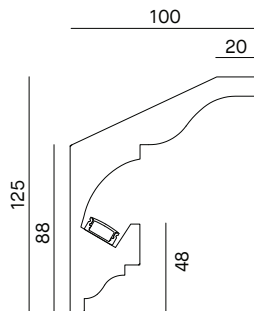

P16

Code	Kg	mm	n.
P16	4,0	1000	1