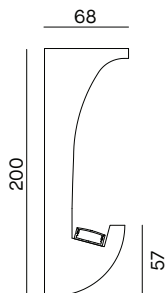

P18

Code	Kg	mm	n.
P18	10	1000	1