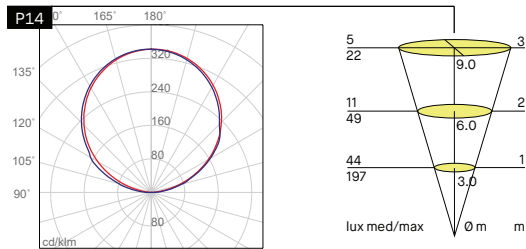

Description

Plaster profile mono-emission for wall-mounted installation, length 0,52 metre
Realized with natural mineral and vegetable materials, without any toxic additives
Aluminium profile for LED strip installation included
Opal diffuser included

Profil en plâtre mono-émission pour installation murale, longueur 0,52 mètre
Réalisé avec matériaux naturels minéraux et végétaux, sans additifs toxiques
Profil en aluminium pour installation bande LED inclus
Diffuseur opale inclus

Gipsprofil, nach oben abstrahlend, zum Aufbau auf die Wand, Länge 0,52 Meter
Hergestellt mit natürlichen mineralischen Materialien, ohne giftige Zusätze
Aluminiumprofile für Installation des LED-Streifens enthalten
Opaker PMMA-Diffusor enthalten

P14 + BARRA/STRIP/10 + 80300/C

Description

Plaster profile bi-emission for wall-mounted installation, length 0,52 metre
Realized with natural mineral and vegetable materials, without any toxic additives
Aluminium profile for LED strip installation included
Opal diffuser included

Profil en plâtre bi-émission pour installation murale, longueur 0,52 mètre
Réalisé avec matériaux naturels minéraux et végétaux, sans additifs toxiques
Profil en aluminium pour installation bande LED inclus
Diffuseur opale inclus

Gipsprofil, nach oben und unten abstrahlend, zum Aufbau auf die Wand,
Länge 0,52 Meter
Hergestellt mit natürlichen mineralischen Materialien, ohne giftige Zusätze
Aluminiumprofile für Installation des LED-Streifens enthalten
Opaker PMMA-Diffusor enthalten