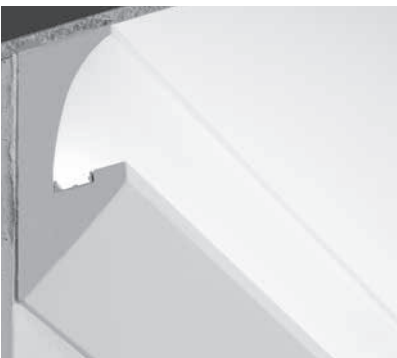

P17

Code	Kg	mm	n.
P17	8,0	1000	1