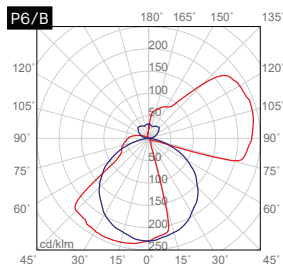

P6/B + 2xBARRA/STRIP/10 + 2x80300/C

Description

Plaster profile mono-emission for wall-mounted installation, length 1 metre
Realized with natural mineral and vegetable materials, without any toxic additives
Aluminium profile for LED strip installation included
Transparent diffuser included

Profil en plâtre mono-émission pour installation murale, longueur 1 mètre
Réalisé avec matériaux naturels minéraux et végétaux, sans additifs toxiques
Profil en aluminium pour installation bande LED inclus
Diffuseur transparent inclus

Gipsprofil, nach oben abstrahlend, zum Aufbau auf die Wand, Länge 1 Meter
Hergestellt mit natürlichen mineralischen Materialien, ohne giftige Zusätze
Aluminiumprofile für Installation des LED-Streifens enthalten
Transparenter PC-Diffusor enthalten