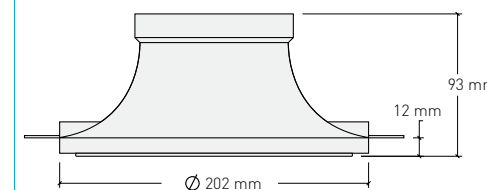

(Downlight + Led GU10 240 V 6 W 3000°K 420 Lm)

MEDIDAS / MEASURES

150 mm Altura total con bombilla GU10 240V

Total Height with GU10 240 V lamp

142 mm Altura total con bombilla 12 V GU5,3

Total Height with 12 V GU5,3 lamp