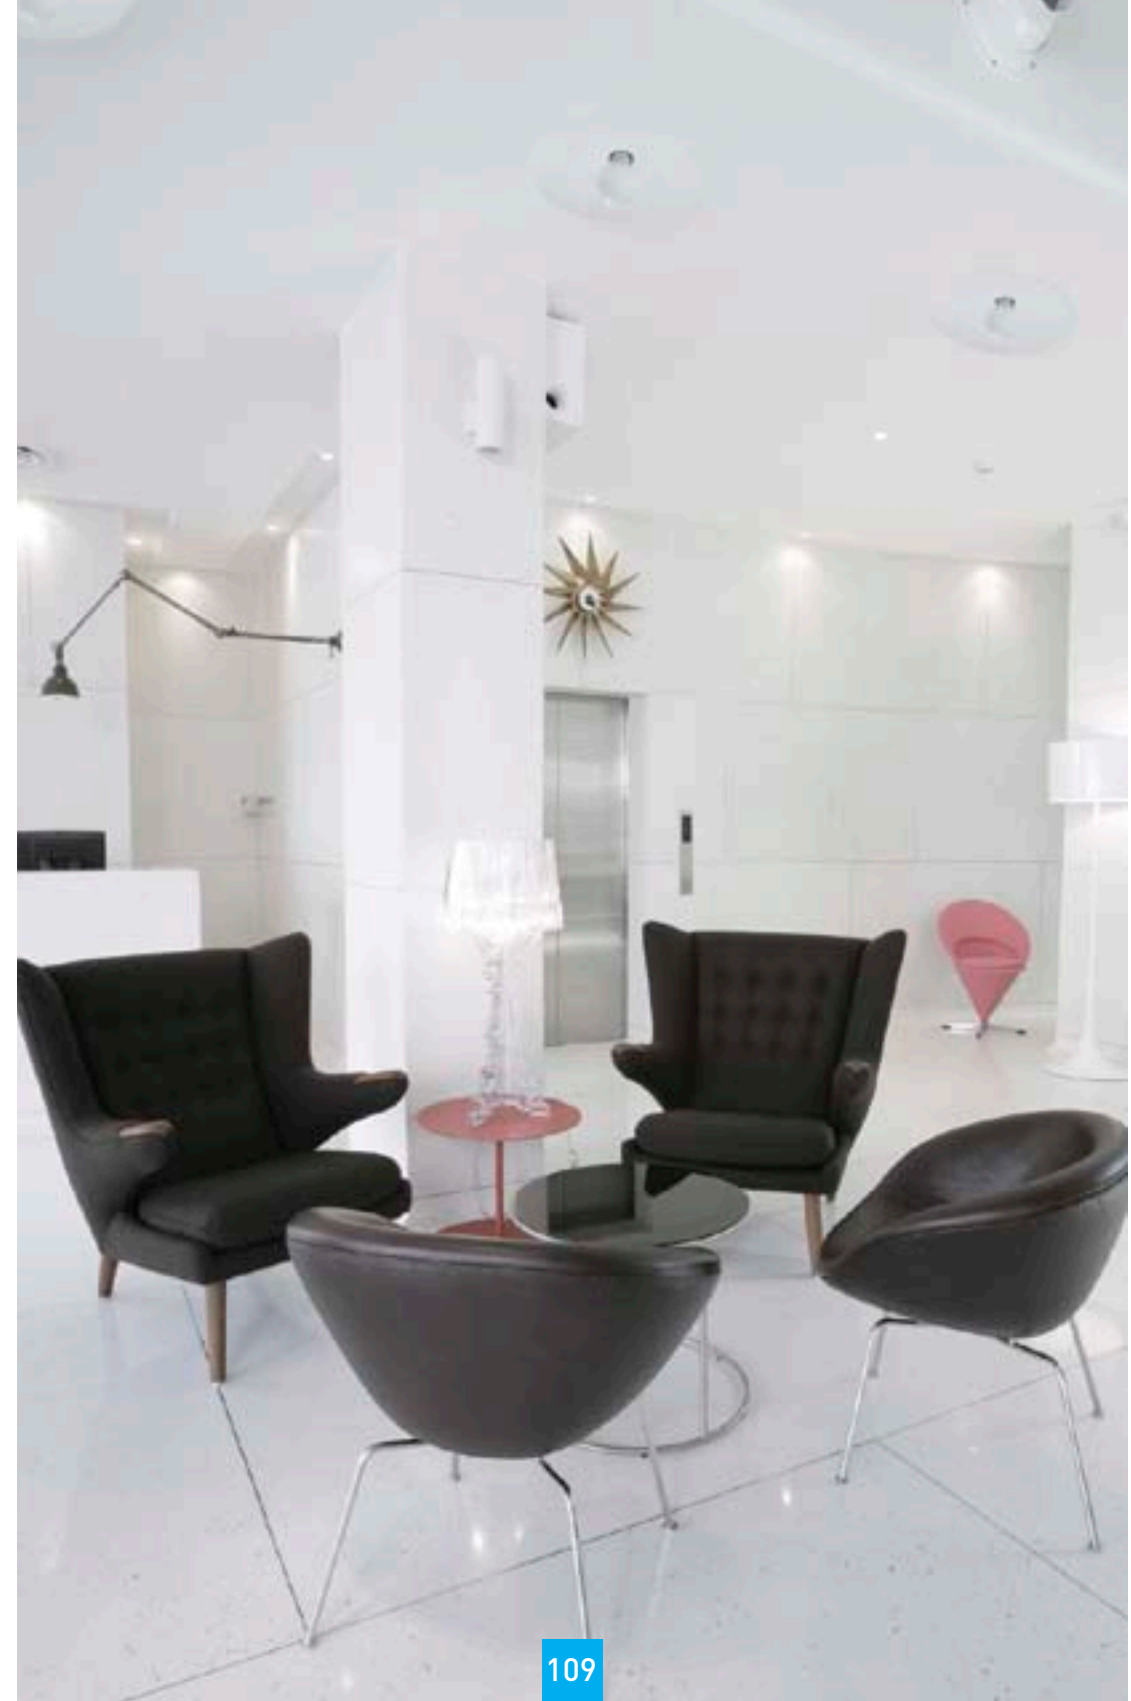

PARABÓLICA 400

REFERENCIA / REFERENCE

BOMBILLAS / BULBS

1 x 18 W Led Globe E27 240 V

Lumens 1600 lm

Temperatura color / Color temperature 3000°K

Portalámparas incluido / Lampholder included

Bombilla led incluida / Led bulb included

Color Colour: Blanco / White

Material: Inesplast

Aleación especial de escayola / Special plaster alloy

Plâtre et alliages avec des composants spéciaux

Специальный гипсовый сплав

PRECIO PVP. / PRICE:

MEDIDAS / MEASURES

MEDIDA CORTE / CUT OUT SIZE