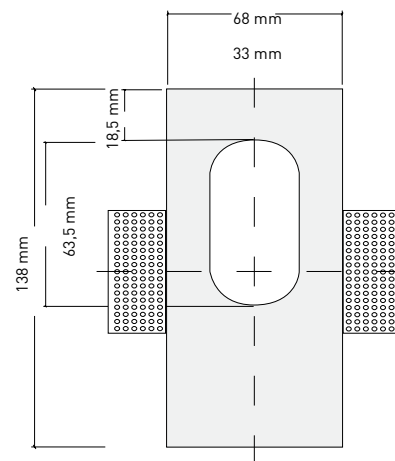

MEDIDA CORTE / CUT OUT SIZE