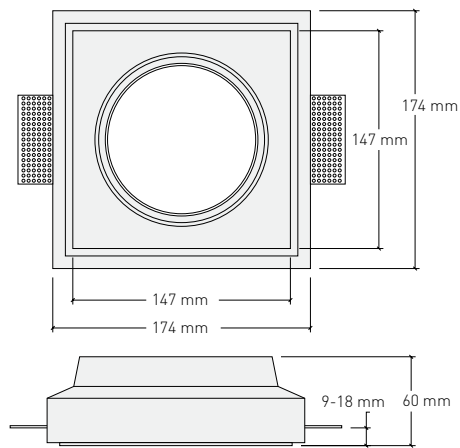

MEDIDAS / MEASURES

112 mm Altura total con bombilla GU10 ES111 240 V

Total Height with GU10 11 ES111 240V lamp

92 mm Altura total con bombilla 12 V AR111 G53

Total Height with 12 V AR111 G53 lamp

MEDIDA CORTE / CUT OUT SIZE