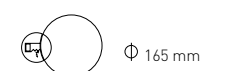

MEDIDA CORTE / CUT OUT SIZE