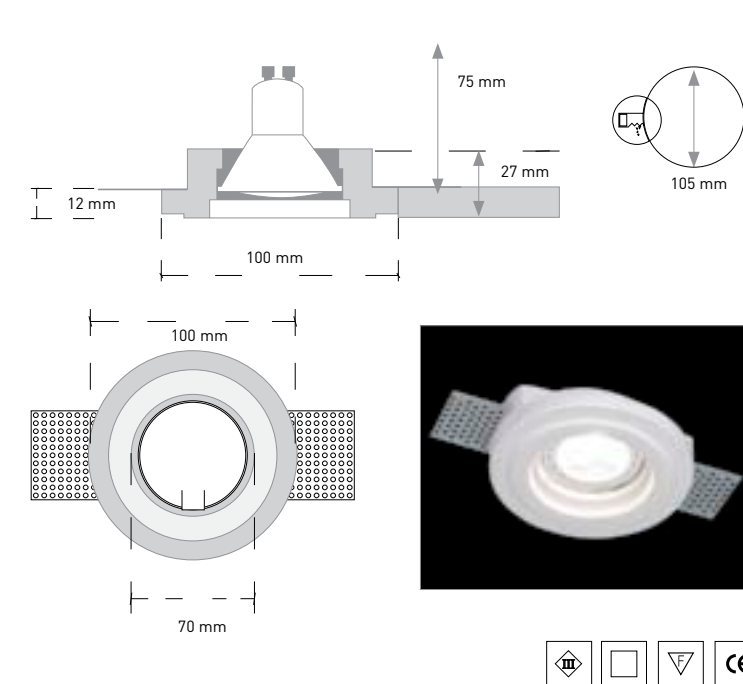

MEDIDAS / MEASURES