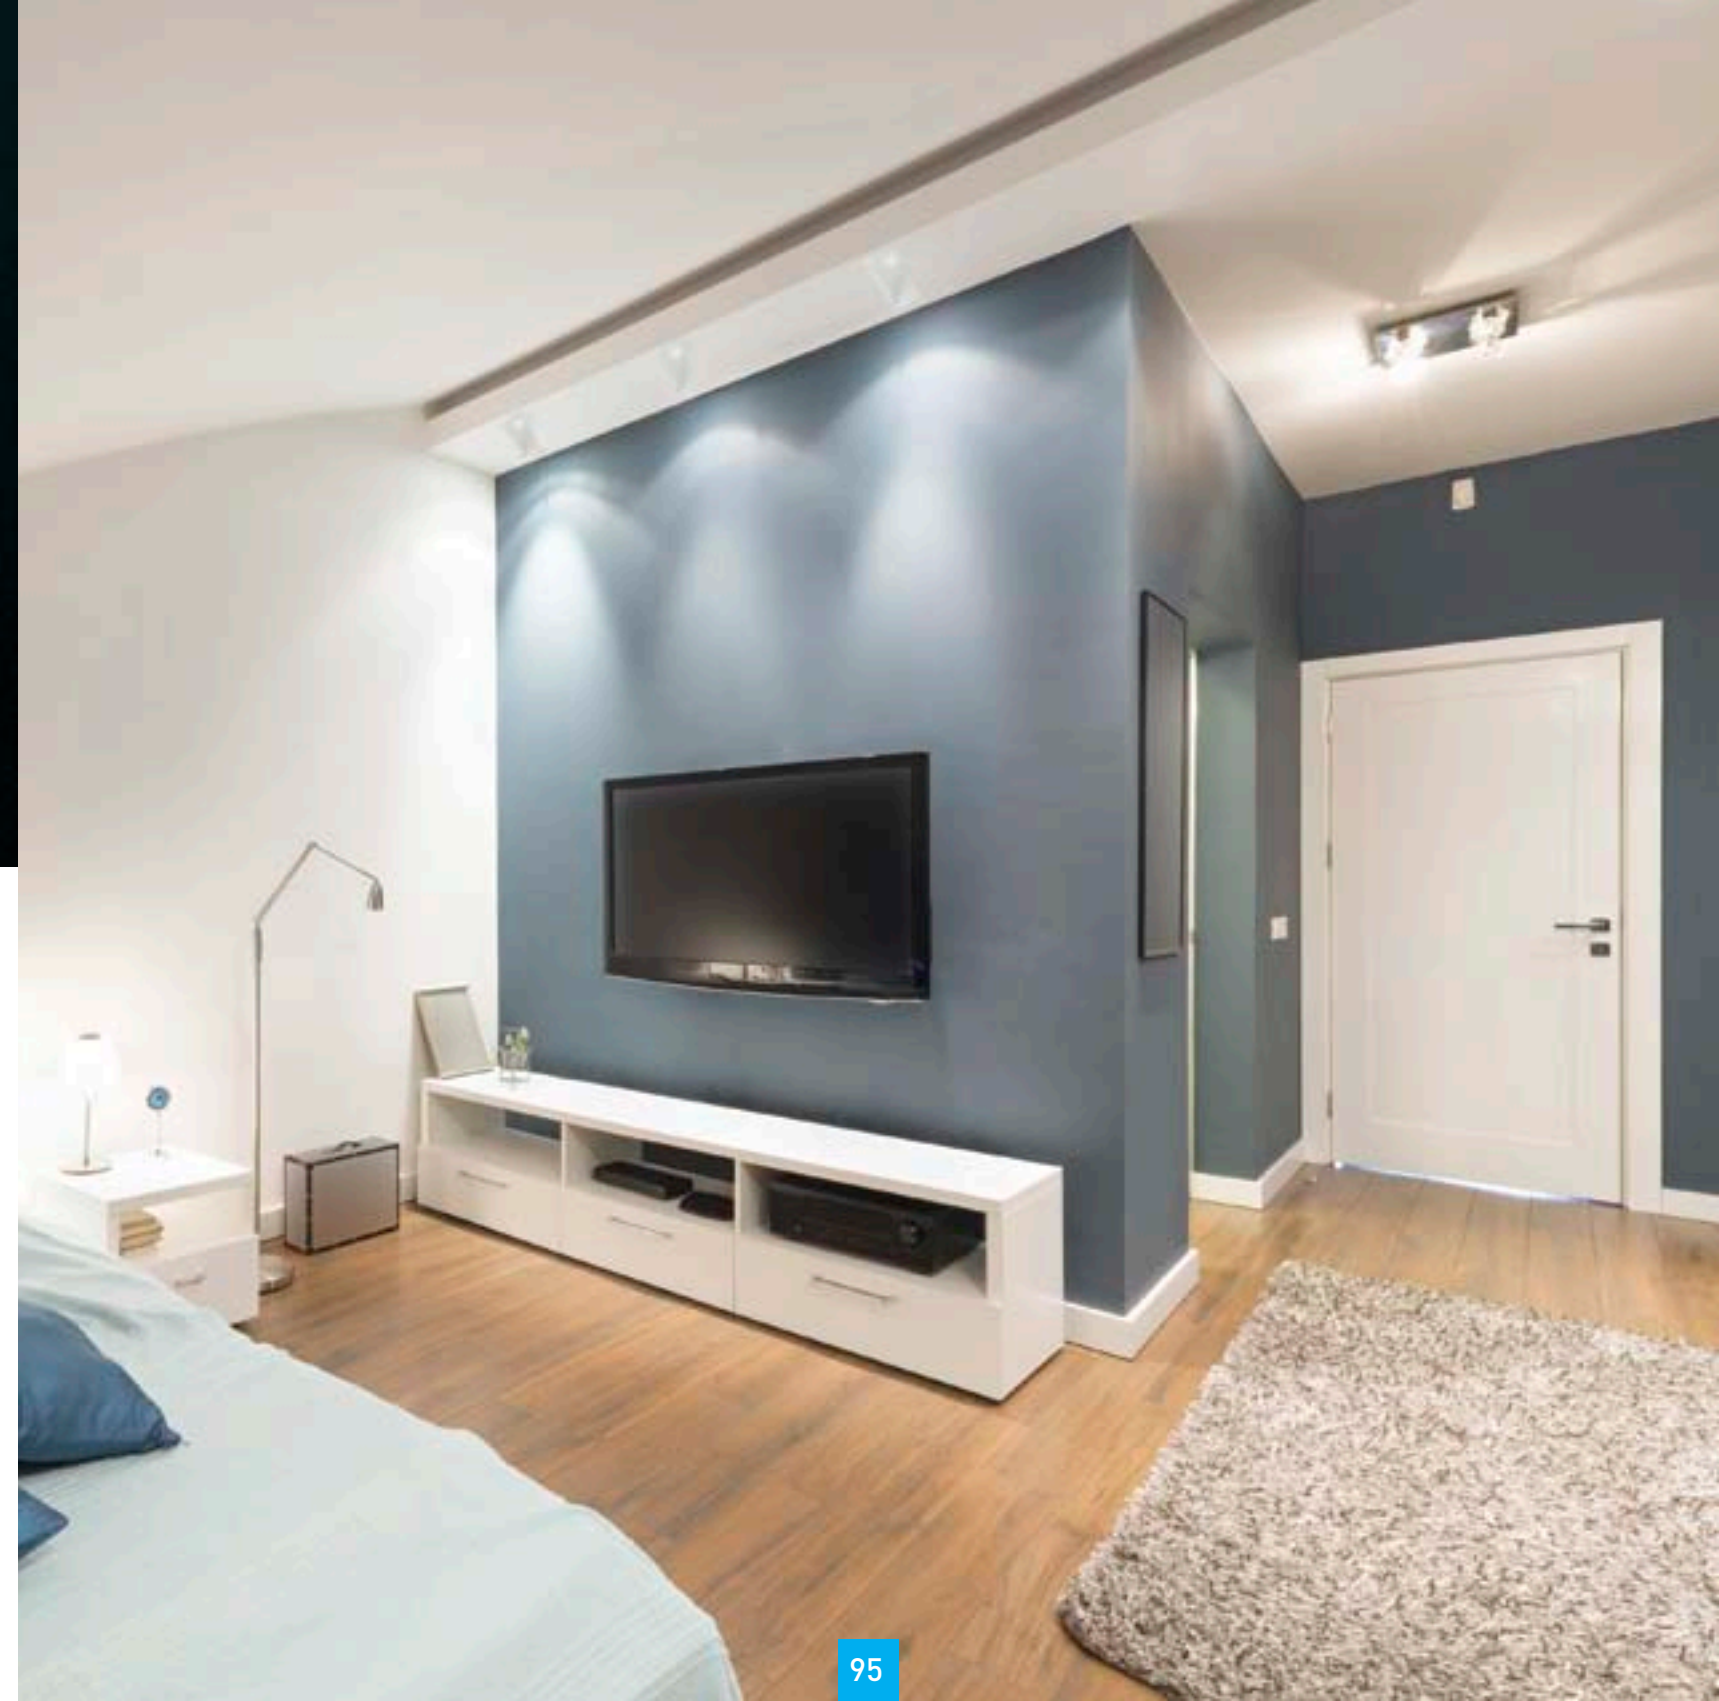

MEDIDA CORTE / CUT OUT SIZE