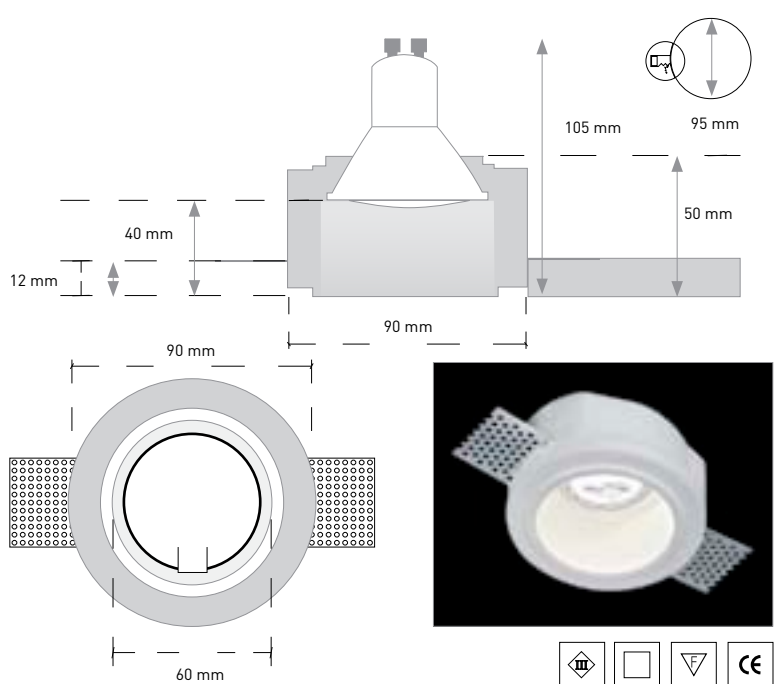

MEDIDAS / MEASURES