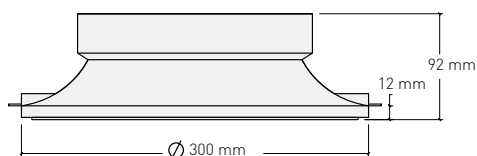

AURA 1024

REFERENCIA / REFERENCE

MEDIDAS / MEASURES

MEDIDA CORTE / CUT OUT SIZE

BOMBILLAS / BULBS

- 1 x Max 50 / 75 / 100 W QR111 12 V G53
- 1 x Max 35/70 W CDM-R111 GX 8,5
- 1 x Max Led AR111 12 V G53
- 1 x Led ES111 GU10 240 V
- 1 x Compact Fluorescent AR111 20 W GU10 240 V

Bombilla led opcional ver página 160 a 163

Optional led spot lamp see page 160 to 163

Portalámparas incluido / Lampholder included

Bombillas no incluidas / Spot lamps not included

Basculante 30° / Adjustable 30°

Color Colour: Blanco / White

Material: Inesplast

Aleación especial de escayola / Special plaster alloy

Plâtre et alliages avec des composants spéciaux

Специальный гипсовый сплав

PRECIO PVP. / PRICE:

PRECIO PVP. KIT / KIT PRICE:

(Downlight + Led GU10 240 V ES111 14 W 3000°K 1100 Lm)

150 mm Altura total con bombilla GU10 ES 111 240 V

Total Height with GU10 ES111 240 V lamp

130 mm Altura total con bombilla 12 V AR111 G53

Total Height with 12 V AR111 G53 lamp