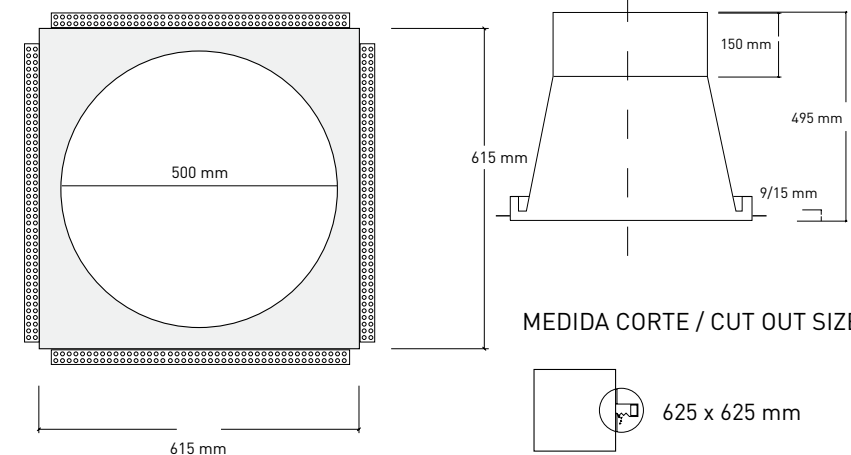

MEDIDAS / MEASURES