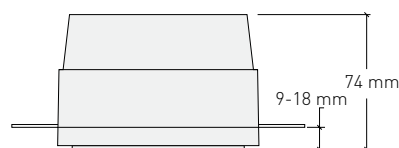

PRECIO PVP / PRICE:

PRECIO PVP. KIT / KIT PRICE:

(Downlight + Led GU10 240 V 6 W 3000°K 420 Lm)

MEDIDAS / MEASURES

MEDIDA CORTE / CUT OUT SIZE

134 mm Altura total con bombilla GU10 240 V

Total Height with GU10 240 V lamp