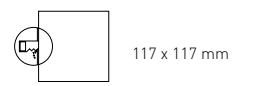

(Downlight + Led GU10 240 V 6 W 3000°K 420 Lm)

MEDIDAS / MEASURES

MEDIDA CORTE / CUT OUT SIZE

- 82 mm Altura total con bombilla GU10 240V
- Total Height with GU10 240 V lamp
- 74 mm Altura total con bombilla 12 V GU5,3
- Total Height with 12 V GU5,3 lamp