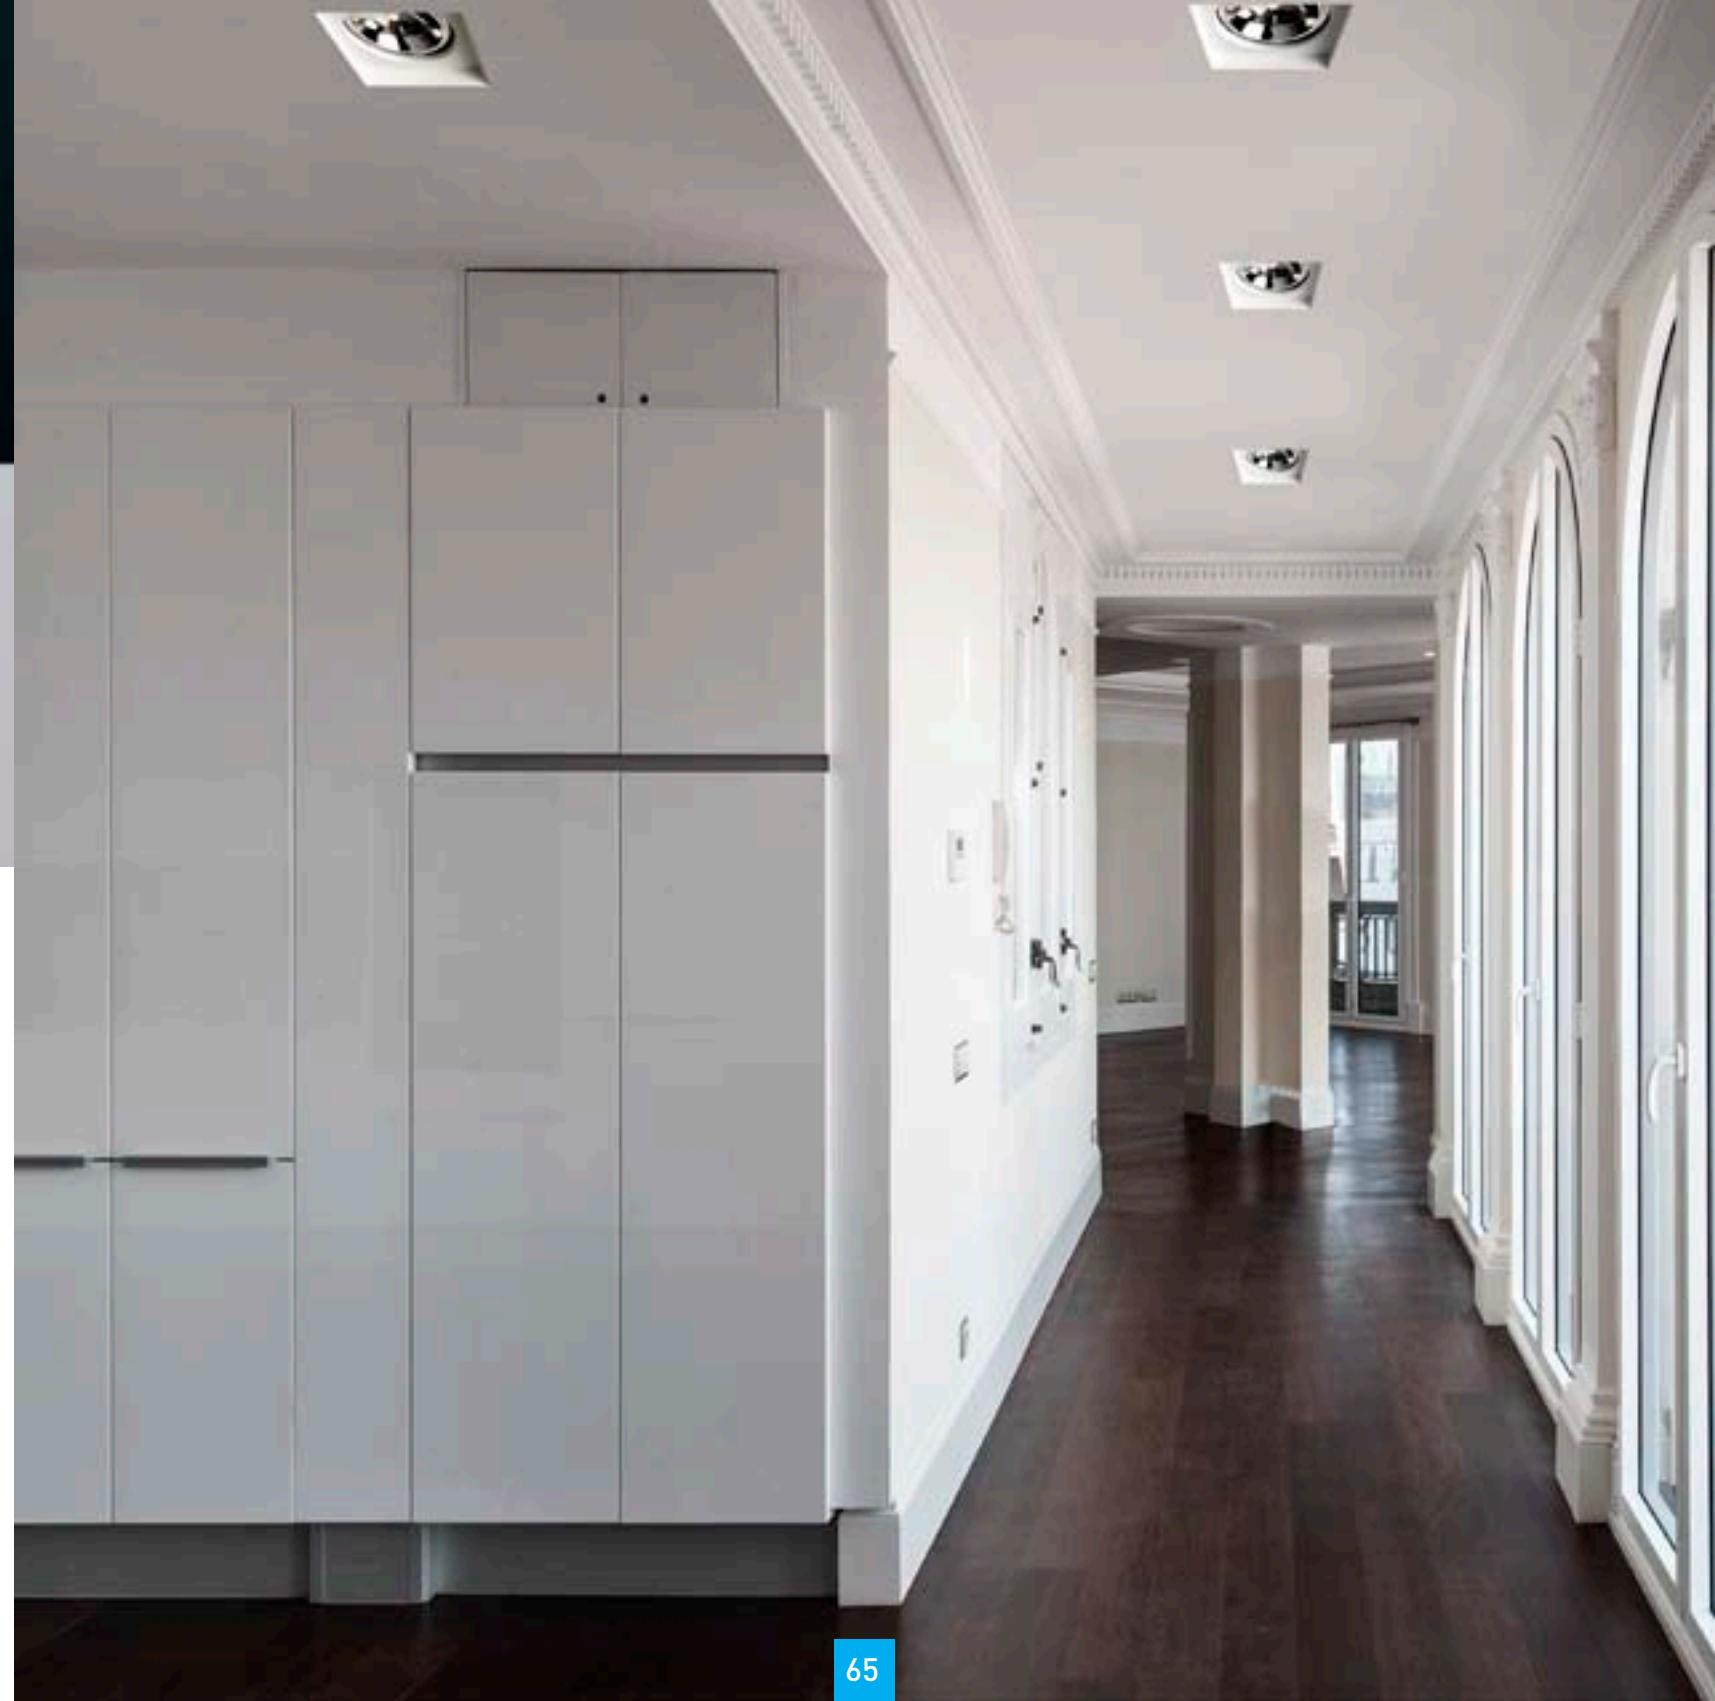

CARLA 1 1006

REFERENCIA / REFERENCE

BOMBILLAS / BULBS

- 1 x Max 50 W QR111 12 V G53
- 1 x Max 35/70 W CDM-R111 GX 8,5
- 1 x Max Led AR111 12 V G53
- 1 x Led ES111 GU10 240 V
- 1 x Compact Fluorescent AR111 20 W GU10 240 V

Bombilla led opcional ver página 160 a 163

Optional led spot lamp see page 160 to 163

Portalámparas incluido / Lampholder included

Bombillas no incluidas / Spot lamps not included

Color Colour: Blanco / White

Material: Inesplast

Aleación especial de escayola / Special plaster alloy

Plâtre et alliages avec des composants spéciaux

Специальный гипсовый сплав

PRECIO PVP. / PRICE:

PRECIO PVP. KIT / KIT PRICE:

(Downlight + Led GU10 240 V ES111 14 W 3000°K 1100 Lm)

MEDIDAS / MEASURES

112 mm Altura total con bombilla GU10 ES111 240 V

Total Height with GU10 11 ES111 240V lamp

92 mm Altura total con bombilla 12 V AR111 G53

Total Height with 12 V AR111 G53 lamp

MEDIDA CORTE / CUT OUT SIZE

Soporte ajustable para placas de yeso (Pladur) de 9 a 18 mm de grueso.
Aluminium brackets adjustable for plasterboard thickness from 9 to 18 mm