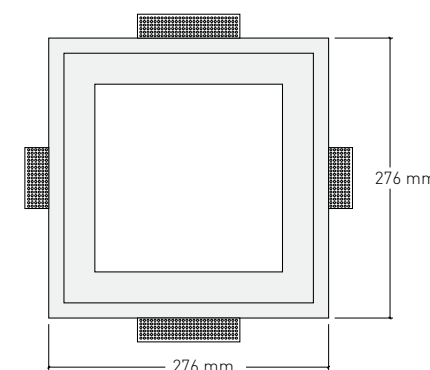

MEDIDAS / MEASURES