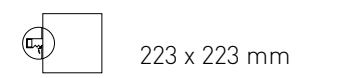

(Downlight + Led GU10 240 V ES111 14 W 3000°K 1100 Lm)

MEDIDAS / MEASURES

MEDIDA CORTE / CUT OUT SIZE

- 125 mm Altura total con bombilla GU10 ES 111 240 V
Total Height with GU10 ES111 240 V lamp
- 105 mm Altura total con bombilla 12 V AR111 G53
Total Height with 12 V AR111 G53 lamp