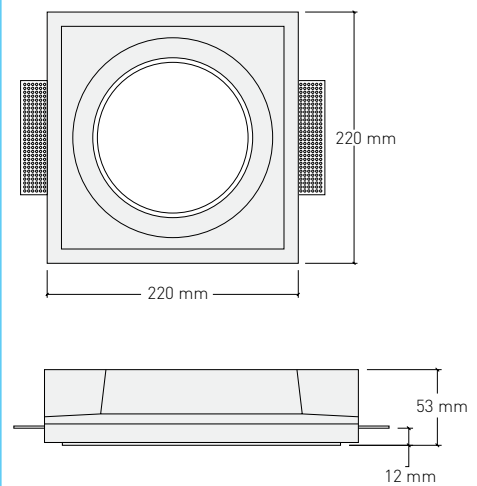

(Downlight + Led GU10 240 V ES111 14 W 3000°K 1100 Lm)

MEDIDAS / MEASURES

MEDIDA CORTE / CUT OUT SIZE

- 125 mm Altura total con bombilla GU10 ES 111 240 V
Total Height with GU10 ES111 240 V lamp
- 105 mm Altura total con bombilla 12 V AR111 G53
Total Height with 12 V AR111 G53 lamp