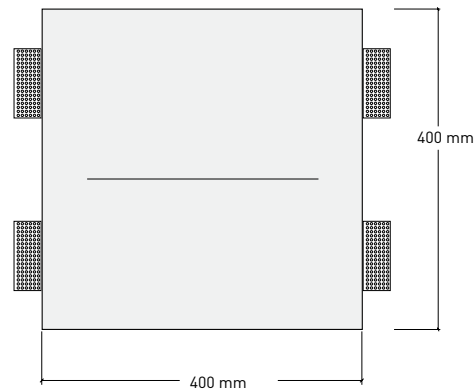

MEDIDAS / MEASURES

MEDIDA CORTE / CUT OUT SIZE

Altura soporte perforado

9/15 mm

Ajustable / Adjustable