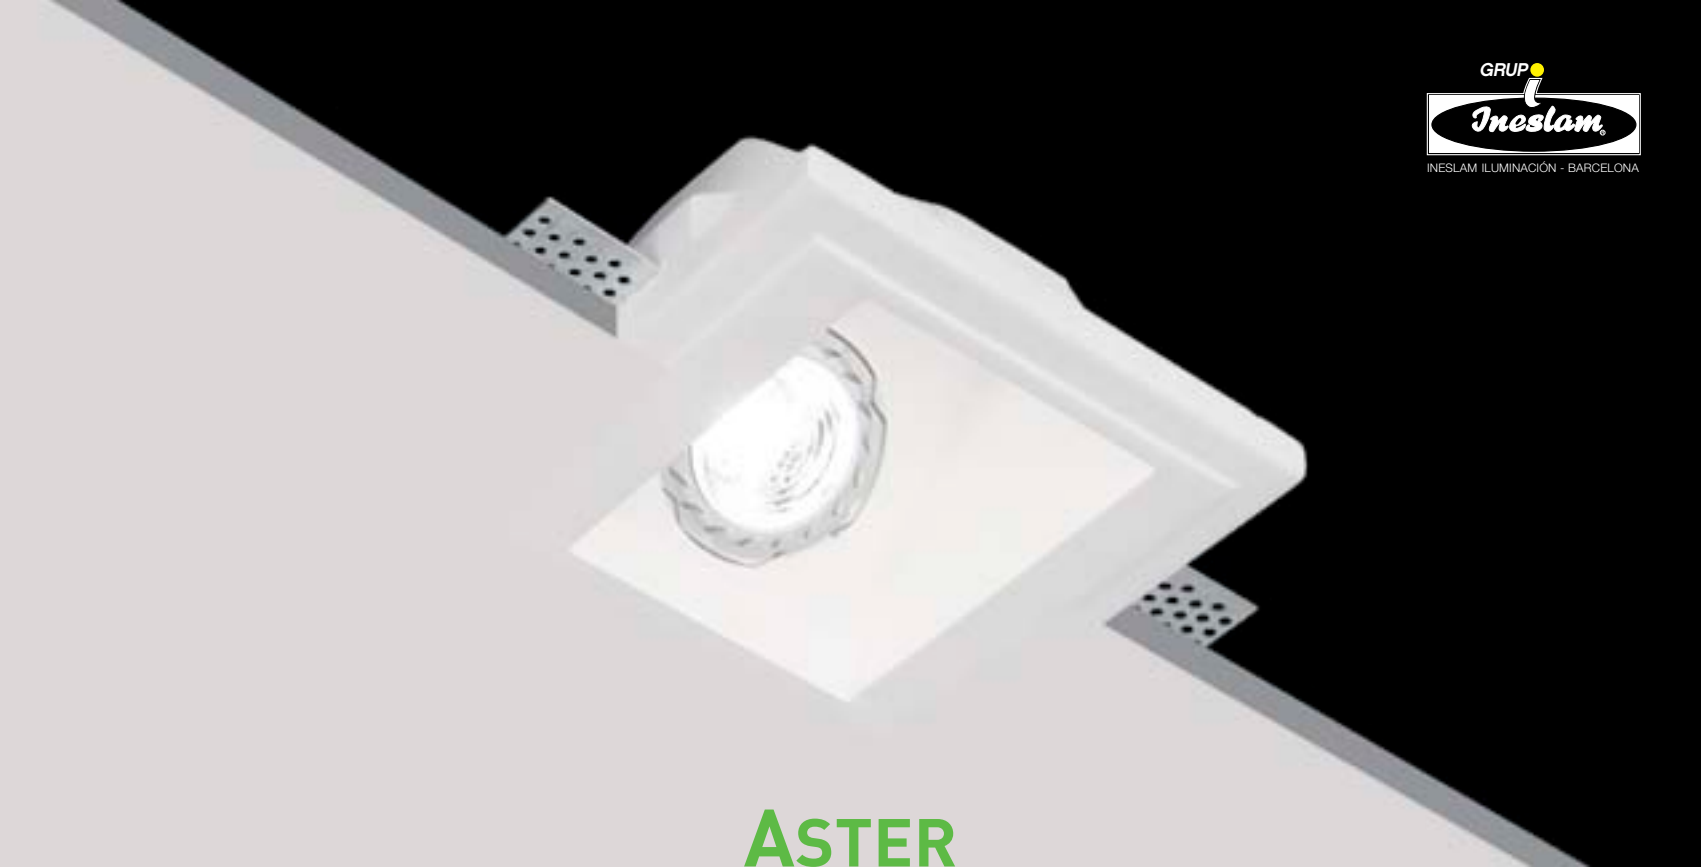

ASTER

REFERENCIA / REFERENCE

BOMBILLAS / BULBS

- ☞ 1 x Led GU10 220 V
- ☞ 1 x Led GU5.3 MR16 12 V
- ☞ 1 x Max 35 / 50 W GU10 240V
- ☞ 1 x Max 35 / 50 W MR16 12V GU 5,3

Bombilla led opcional ver página 160 a 163

Optional led spot lamp see page 160 to 163

Portalámparas incluido / Lampholder included

Bombillas no incluidas / Spot lamps not included

Color Colour: Blanco / White

Material: Inesplast

Aleación especial de escayola / Special plaster alloy

Plâtre et alliages avec des composants spéciaux

Специальный гипсовый сплав

PRECIO PVP / PRICE:

PRECIO PVP. KIT / KIT PRICE:

(Downlight + Led GU10 240 V 6 W 3000°K 420 Lm)

MEDIDAS / MEASURES

MEDIDA CORTE / CUT OUT SIZE