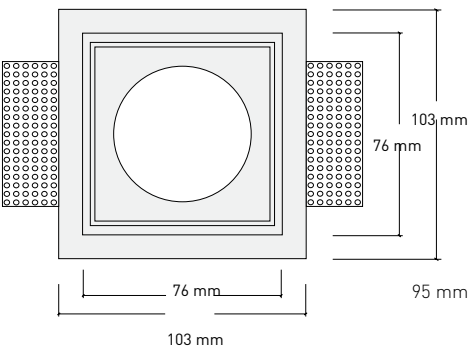

(Downlight + Led GU10 240 V 6 W 3000°K 420 Lm)

MEDIDAS / MEASURES

MEDIDA CORTE / CUT OUT SIZE

Soporte ajustable para placas de yeso (Pladur) de 9 a 18 mm de grueso.
Aluminium brackets adjustable for plasterboard thickness from 9 to 18 mm