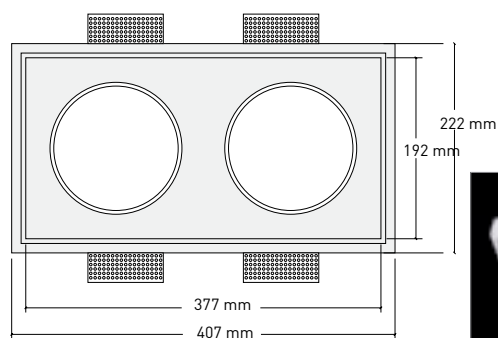

[Downlight + 2 x Led GU10 240 V ES111 14 W 3000°K 1100 Lm]

MEDIDAS / MEASURES

MEDIDA CORTE / CUT OUT SIZE

- 120 mm Altura total con bombilla GU10 ES111 240 V
Total Height with GU10 ES111 240 V lamp
- 90 mm Altura total con bombilla 12 V AR111 G53
Total Height with 12 V AR111 G53 lamp
- 100 mm Altura total con bombilla led 12 V G53
Total height with 12 V G53 led lamp