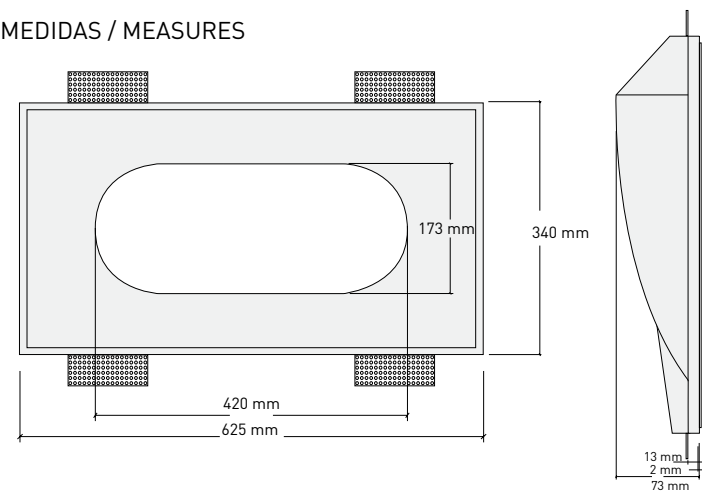

MEDIDAS / MEASURES

MEDIDA CORTE / CUT OUT SIZE

JAZMIN

REFERENCIA / REFERENCE

BOMBILLAS / BULBS

1 x Led GU10 7W 3000 K° 500 lm

Haz de luz / Beam Angle 120°

Bombilla led incluida / Spot lamp included.