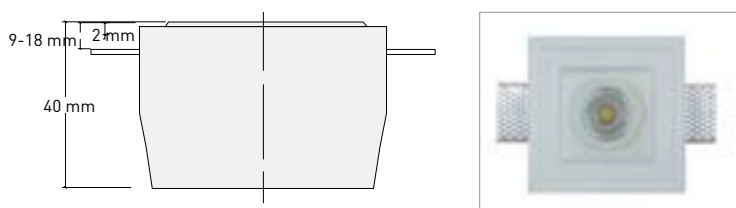

(Downlight + Led GU10 240 V 6 W 3000°K 420 Lm)

MEDIDAS / MEASURES

MEDIDA CORTE / CUT OUT SIZE

Soporte ajustable para placas de yeso (Pladur) de 9 a 18 mm de grueso.
Aluminium brackets adjustable for plasterboard thickness from 9 to 18 mm