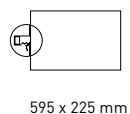

MEDIDA CORTE / CUT OUT SIZE