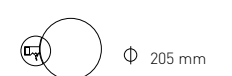

MEDIDA CORTE / CUT OUT SIZE