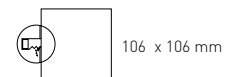

(Downlight + Led GU10 240 V 6 W 3000°K 420 Lm)

MEDIDAS / MEASURES

MEDIDA CORTE / CUT OUT SIZE

Soporte ajustable para placas de yeso (Pladur) de 9 a 18 mm de grueso.
Aluminium brackets adjustable for plasterboard thickness from 9 to 18 mm