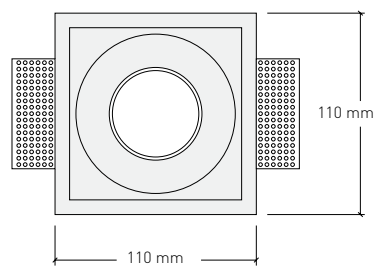

PRECIO PVP / PRICE:

PRECIO PVP. KIT / KIT PRICE:

(Downlight + Led GU10 240 V 6 W 3000°K 420 Lm)

MEDIDAS / MEASURES

MEDIDA CORTE / CUT OUT SIZE

134 mm Altura total con bombilla GU10 240 V

Total Height with GU10 240 V lamp