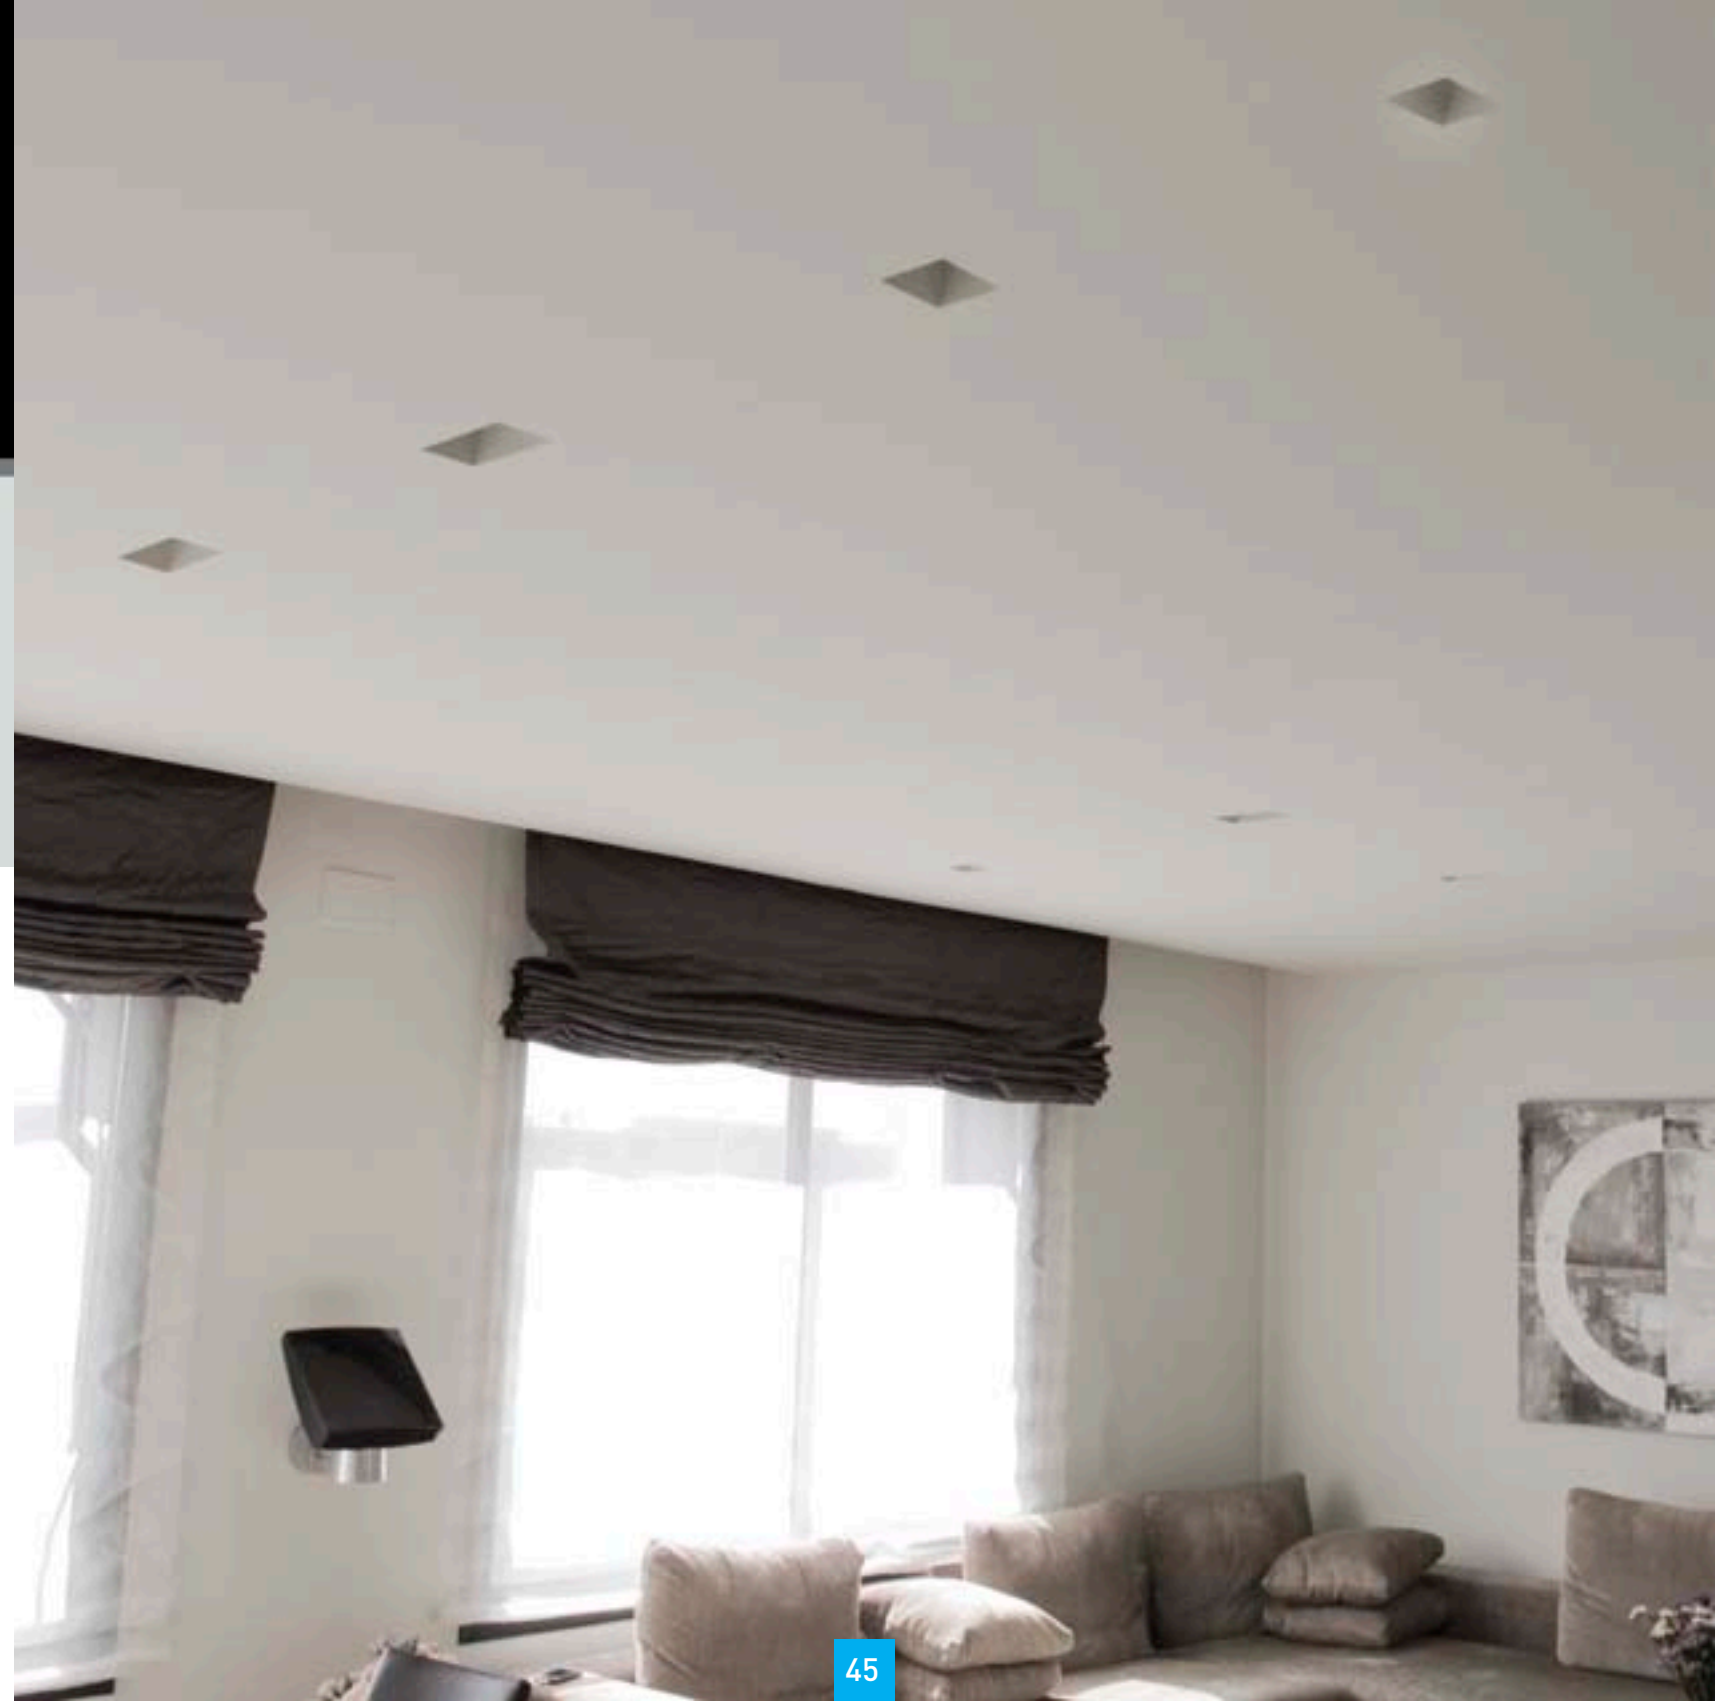

(Downlight + Led GU10 240 V 6 W 3000°K 420 Lm)

MEDIDAS / MEASURES

MEDIDA CORTE / CUT OUT SIZE

Soporte ajustable para placas de yeso (Pladur) de 9 a 18 mm de grueso.
Aluminium brackets adjustable for plasterboard thickness from 9 to 18 mm