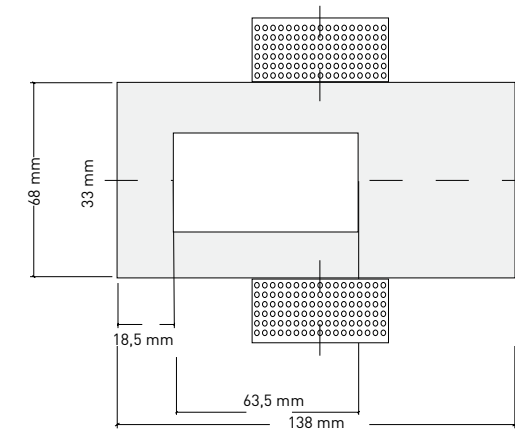

Precio P.VP. Price:

MEDIDAS / MEASURES

MEDIDA CORTE / CUT OUT SIZE

METRO 2031 LED

REFERENCIA / REFERENCE

BOMBILLAS / BULBS

1 x Led 4 W G9 240 V 3000° K 300 Lm

G9 led incluido / G9 Led included