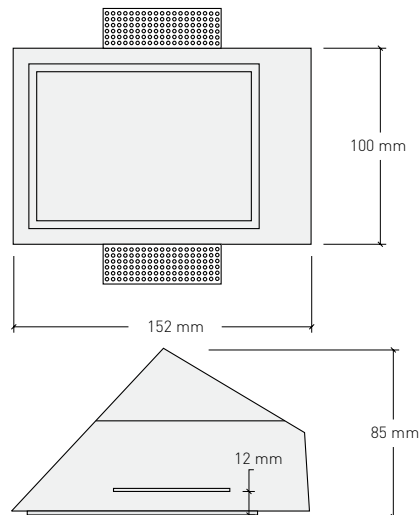

[Downlight + Led GU10 240 V 6 W 3000°K 420 Lm]

MEDIDAS / MEASURES

115 mm Altura total con bombilla GU10 240 V
 Total Height with GU10 240 V lamp
 107 mm Altura total con bombilla 12 V GU5,3
 Total Height with 12 V GU5,3 lamp