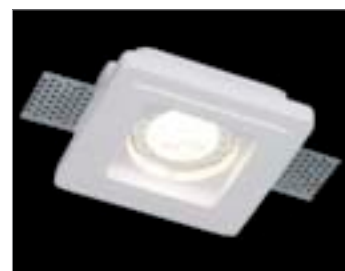

AMBER

REFERENCIA / REFERENCE

BOMBILLAS / BULBS

- 1 x Led GU10 220 V
- 1 x Led GU5.3 MR16 12 V
- 1 x Max 35 / 50 W GU10 240V
- 1 x Max 35 / 50 W MR16 12V GU 5,3

Bombilla led opcional ver página 160 a 163

Optional led spot lamp see page 160 to 163

Portalámparas incluido / Lampholder included

Bombillas no incluidas / Spot lamps not included

Color Colour: Blanco / White

Material: Inesplast

Aleación especial de escayola / Special plaster alloy

Plâtre et alliages avec des composants spéciaux

Специальный гипсовый сплав

PRECIO PVP / PRICE:

PRECIO PVP. KIT / KIT PRICE:

(Downlight + Led GU10 240 V 6 W 3000°K 420 Lm)

20

MEDIDAS / MEASURES

MEDIDA CORTE / CUT OUT SIZE

CAMELIA

REFERENCIA / REFERENCE

BOMBILLAS / BULBS

- 1 x Led GU10 220 V
- 1 x Led GU5.3 MR16 12 V
- 1 x Max 35 / 50 W GU10 240V
- 1 x Max 35 / 50 W MR16 12V GU 5,3

Bombilla led opcional ver página 160 a 163

Optional led spot lamp see page 160 to 163

Portalámparas incluido / Lampholder included

Bombillas no incluidas / Spot lamps not included

Color Colour: Blanco / White

Material: Inesplast

Aleación especial de escayola / Special plaster alloy

Plâtre et alliages avec des composants spéciaux

Специальный гипсовый сплав

PRECIO PVP / PRICE:

PRECIO PVP. KIT / KIT PRICE:

(Downlight + Led GU10 240 V 6 W 3000°K 420 Lm)

21

MEDIDAS / MEASURES

MEDIDA CORTE / CUT OUT SIZE