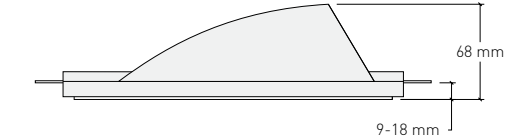

MEDIDAS / MEASURES

* Soporte ajustable para placas de yeso (Pladur) de 9 a 18 mm de grueso.
* Aluminium brackets adjustable for plasterboard thickness from 9 to 18 mm

MEDIDA CORTE / CUT OUT SIZE