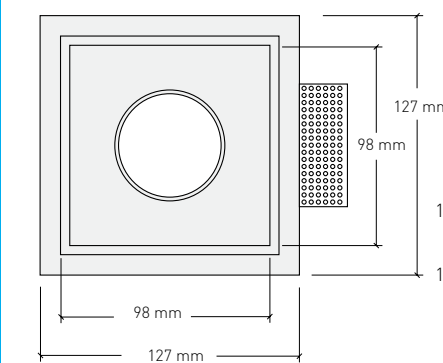

MEDIDAS / MEASURES