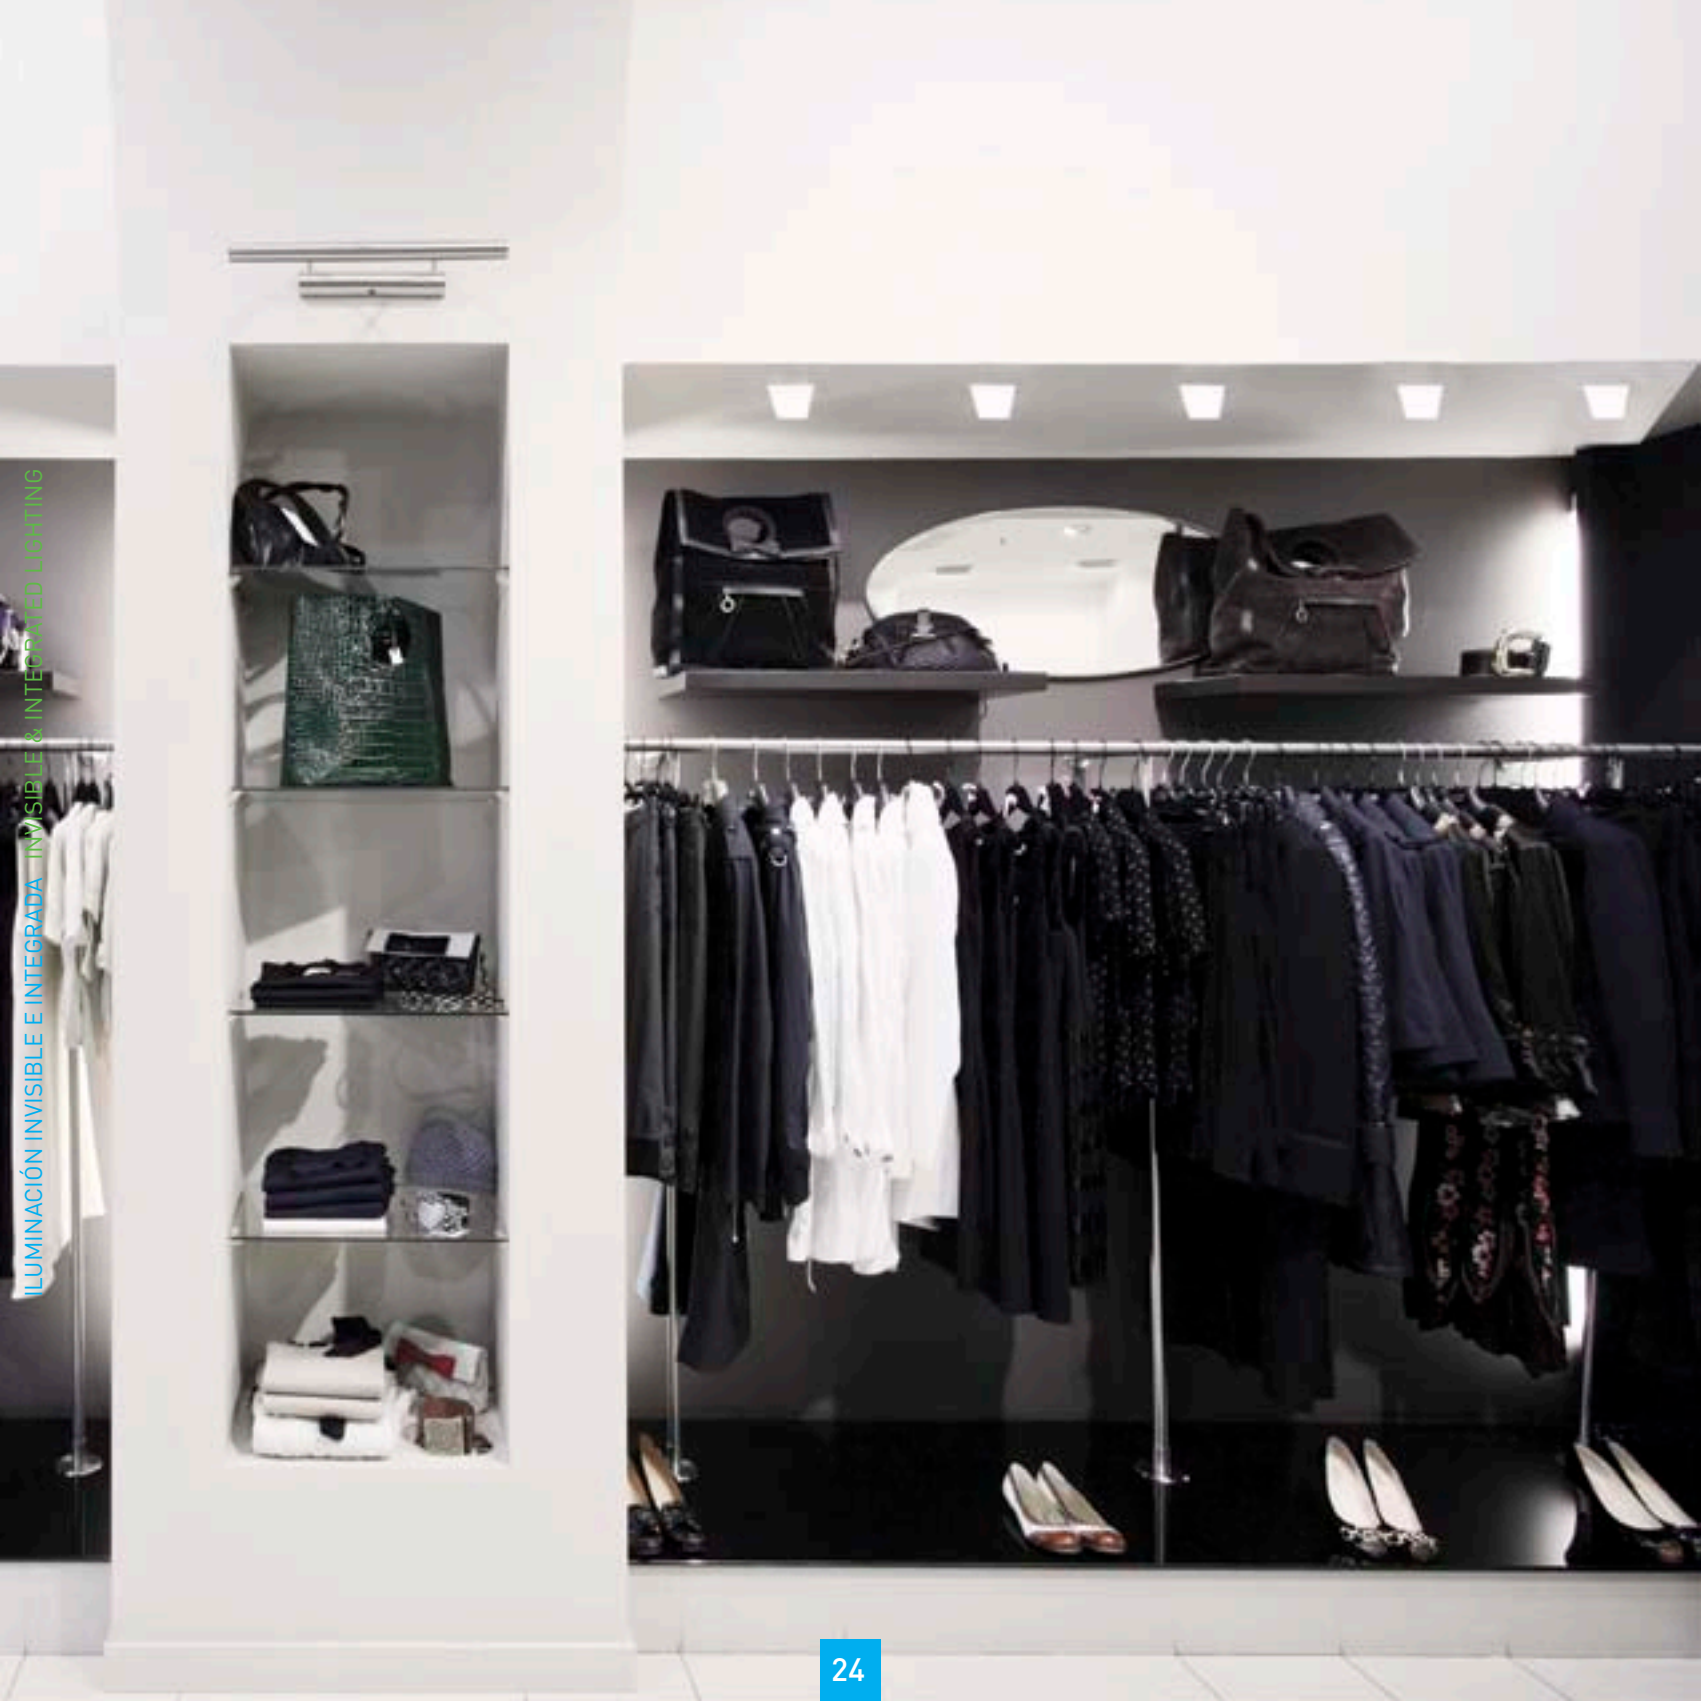

ASTER

REFERENCIA / REFERENCE

BOMBILLAS / BULBS

- ☞ 1 x Led GU10 220 V
- ☞ 1 x Led GU5.3 MR16 12 V
- ☞ 1 x Max 35 / 50 W GU10 240V
- ☞ 1 x Max 35 / 50 W MR16 12V GU 5,3

Bombilla led opcional ver página 160 a 163

Optional led spot lamp see page 160 to 163

Portalámparas incluido / Lampholder included

Bombillas no incluidas / Spot lamps not included

Color Colour: Blanco / White

Material: Inesplast

Aleación especial de escayola / Special plaster alloy

Plâtre et alliages avec des composants spéciaux

Специальный гипсовый сплав

PRECIO PVP / PRICE:

PRECIO PVP. KIT / KIT PRICE:

(Downlight + Led GU10 240 V 6 W 3000°K 420 Lm)

MEDIDAS / MEASURES

MEDIDA CORTE / CUT OUT SIZE