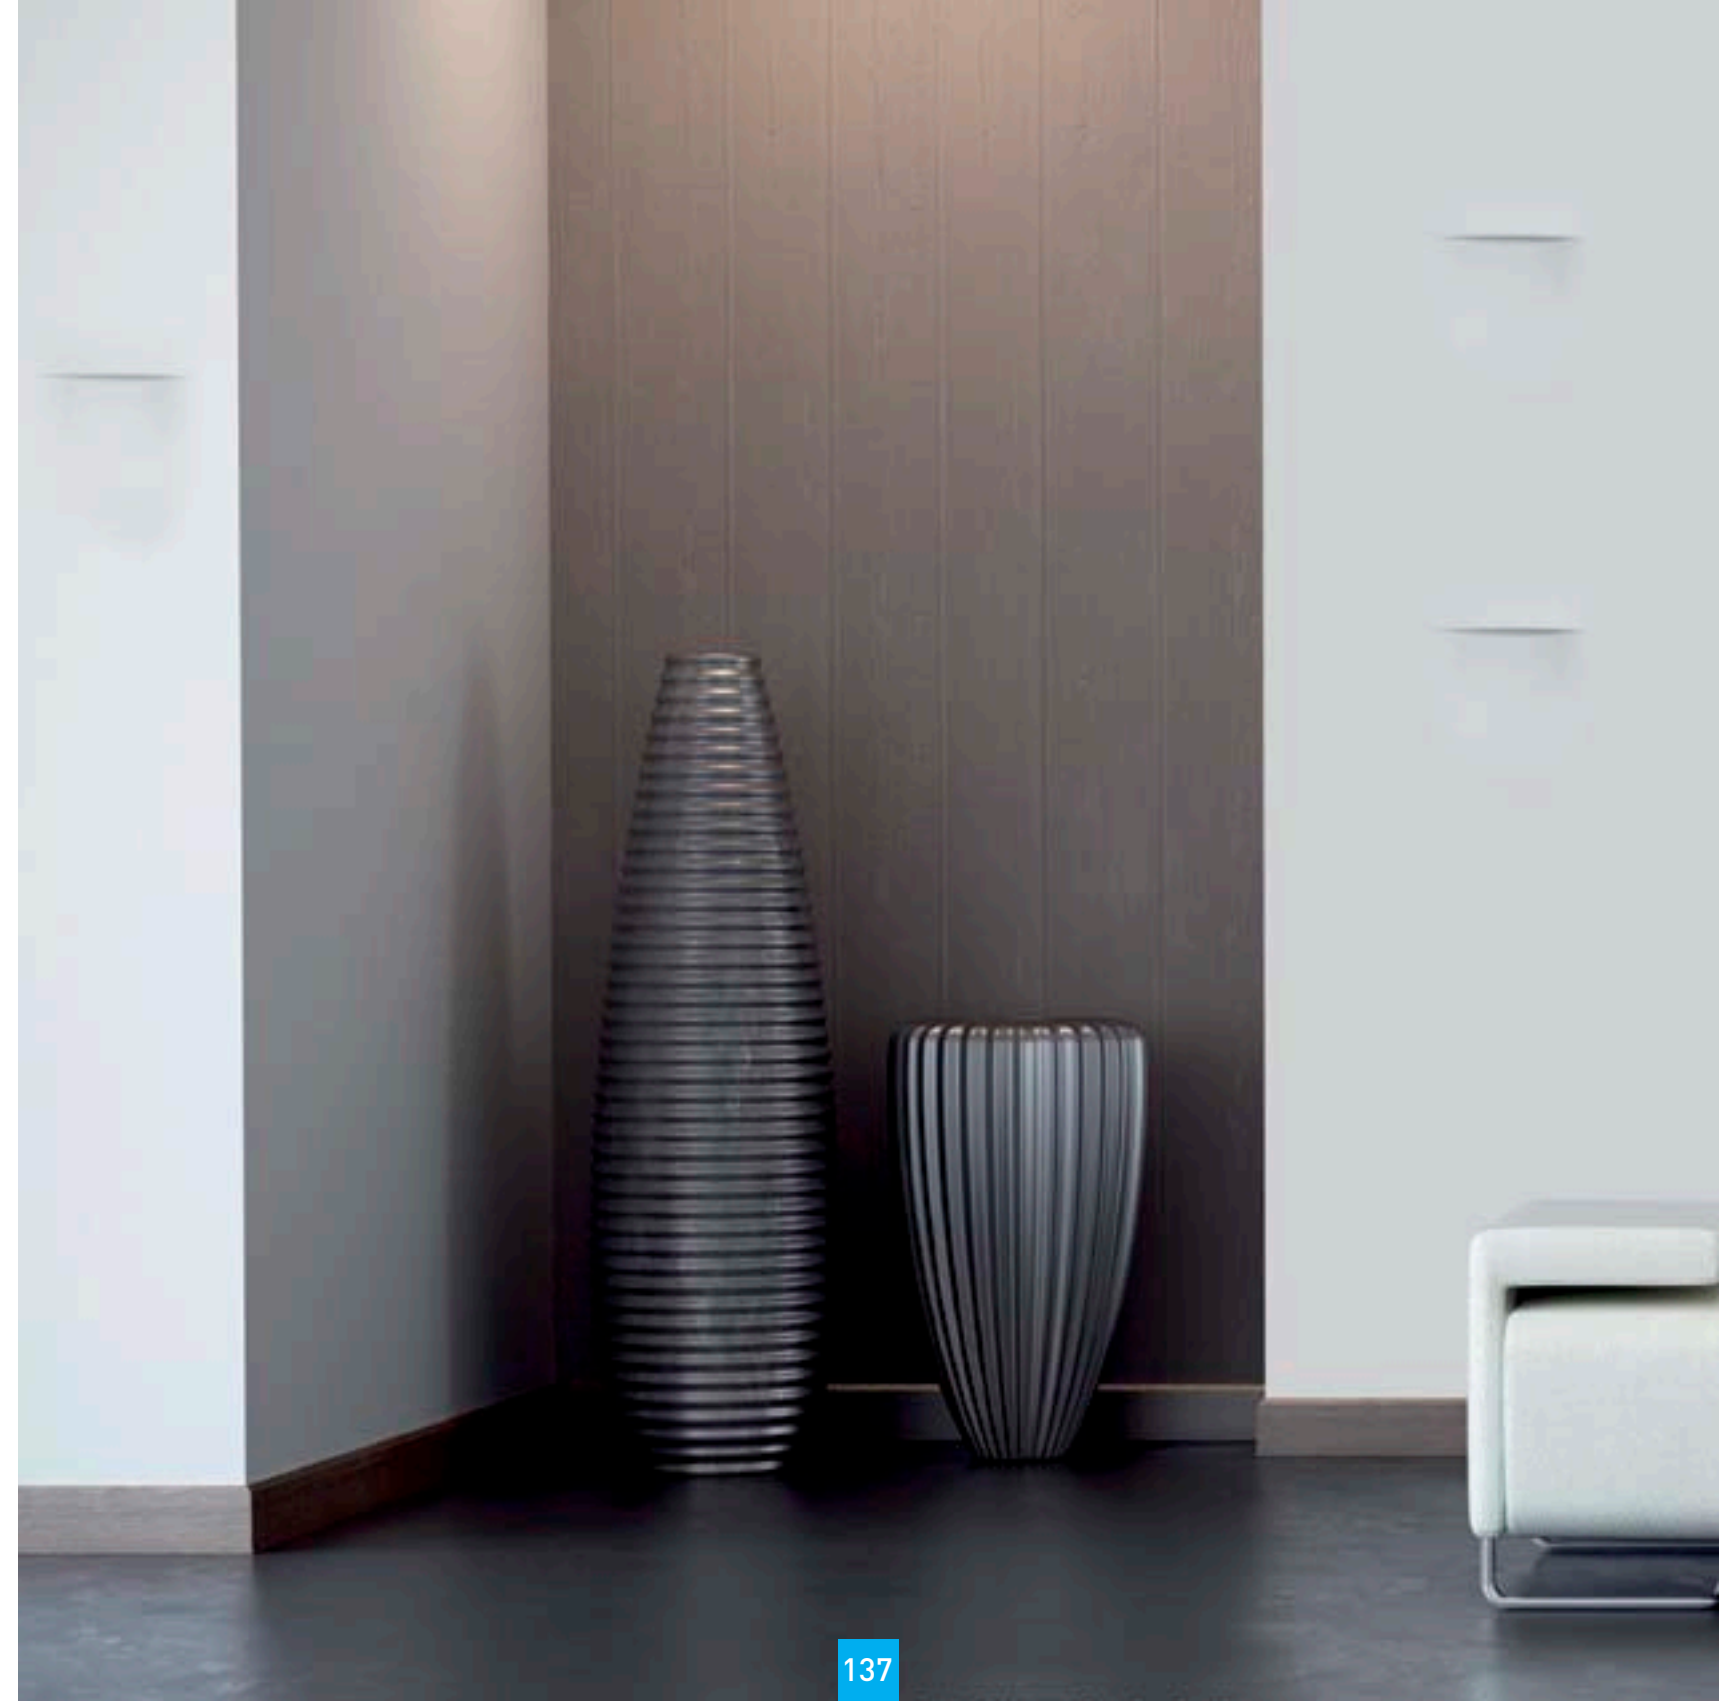

JAZMIN

REFERENCIA / REFERENCE

BOMBILLAS / BULBS

1 x Led GU10 7W 3000 K° 500 lm

Haz de luz / Beam Angle 120°

Bombilla led incluida / Spot lamp included.

Color Colour: Blanco / White

Material: Inesplast

Aleación especial de escayola / Special plaster alloy

Plâtre et alliages avec des composants spéciaux

Специальный гипсовый сплав

MEDIDAS / MEASURES

MEDIDA CORTE / CUT OUT SIZE

* Soporte ajustable para placas de yeso (Pladur) de 9 a 18 mm de grueso.
* Aluminium brackets adjustable for plasterboard thickness from 9 to 18 mm

Precio P.V.P. Price: