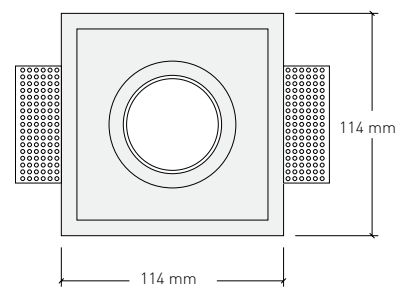

(Downlight + Led GU10 240 V 6 W 3000°K 420 Lm)

MEDIDAS / MEASURES

MEDIDA CORTE / CUT OUT SIZE

- 82 mm Altura total con bombilla GU10 240V
- Total Height with GU10 240 V lamp
- 74 mm Altura total con bombilla 12 V GU5,3
- Total Height with 12 V GU5,3 lamp