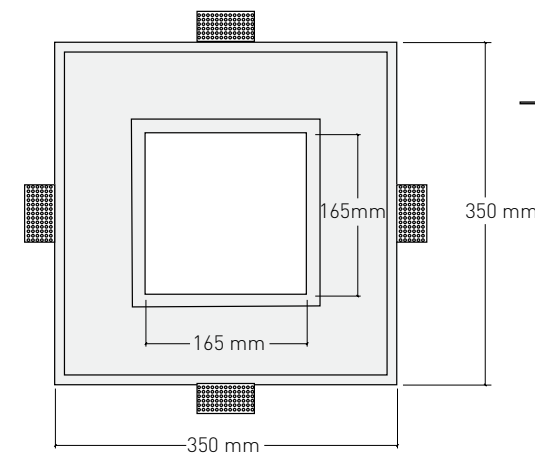

MEDIDAS / MEASURES