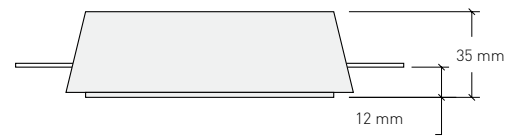

(Downlight + Led GU10 240 V 6 W 3000°K 420 Lm)

MEDIDAS / MEASURES

MEDIDA CORTE / CUT OUT SIZE

- 82 mm Altura total con bombilla GU10 240V
- Total Height with GU10 240 V lamp
- 74 mm Altura total con bombilla 12 V GU5,3
- Total Height with 12 V GU5,3 lamp