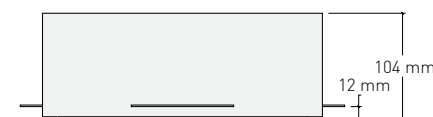

MEDIDAS / MEASURES