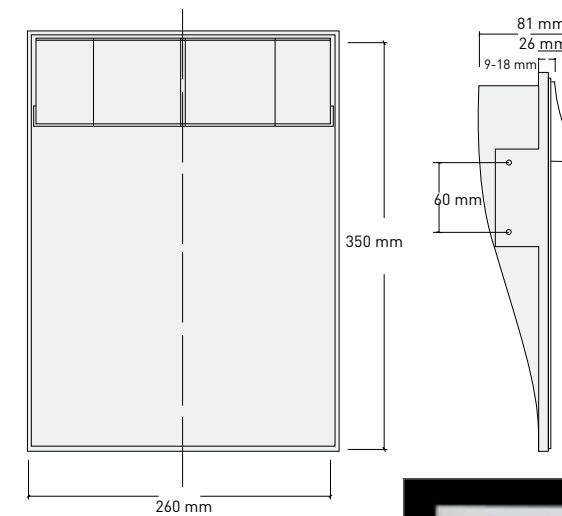

JAZMIN

REFERENCIA / REFERENCE

BOMBILLAS / BULBS

1 x Led GU10 7W 3000 K° 500 lm

Haz de luz / Beam Angle 120°

Bombilla led incluida / Spot lamp included.

Color Colour: Blanco / White

Material: Inesplast

Aleación especial de escayola / Special plaster alloy

Plâtre et alliages avec des composants spéciaux

Специальный гипсовый сплав

MEDIDAS / MEASURES

MEDIDA CORTE / CUT OUT SIZE

* Soporte ajustable para placas de yeso (Pladur) de 9 a 18 mm de grueso.
* Aluminium brackets adjustable for plasterboard thickness from 9 to 18 mm

Precio P.V.P. Price: