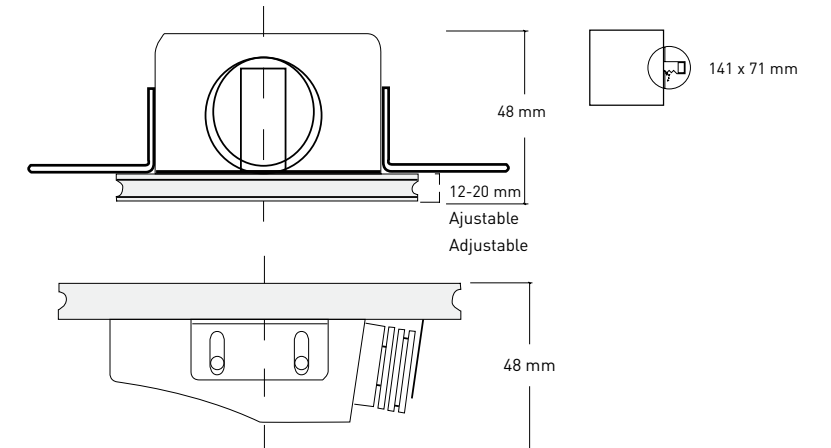

Precio P.VP. Price:

MEDIDAS / MEASURES

MEDIDA CORTE / CUT OUT SIZE

METRO 2031 LED

REFERENCIA / REFERENCE

BOMBILLAS / BULBS

1 x Led 4 W G9 240 V 3000° K 300 Lm

G9 led incluido / G9 Led included