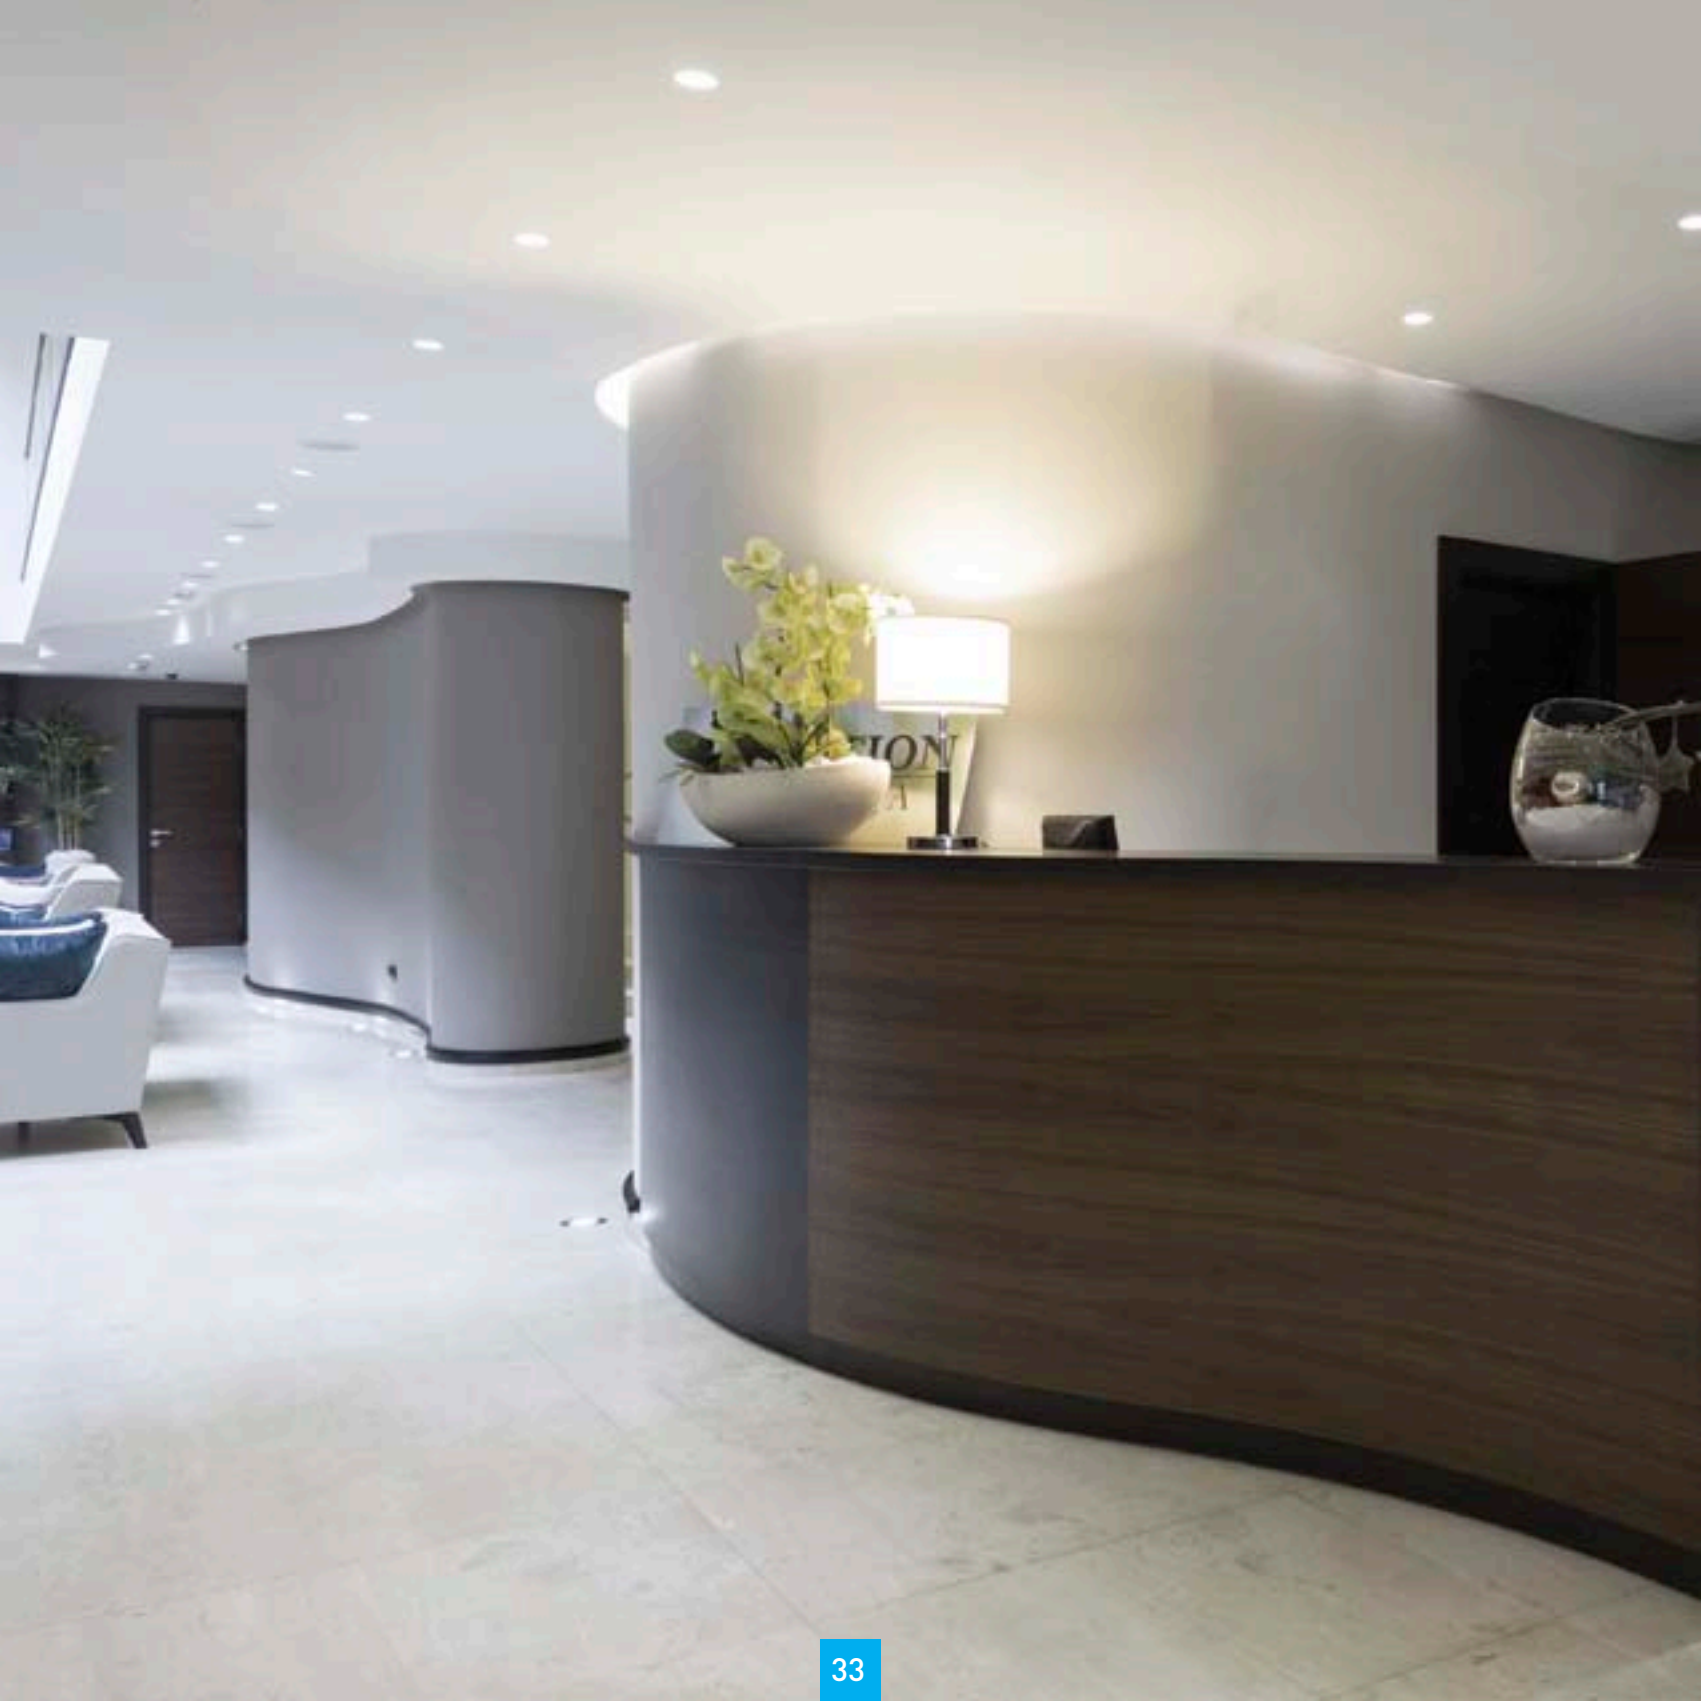

(Downlight + Led GU10 240 V 6 W 3000°K 420 Lm)

MEDIDAS / MEASURES

MEDIDA CORTE / CUT OUT SIZE

- 82 mm Altura total con bombilla GU10 240V
- Total Height with GU10 240 V lamp
- 74 mm Altura total con bombilla 12 V GU5,3
- Total Height with 12 V GU5,3 lamp