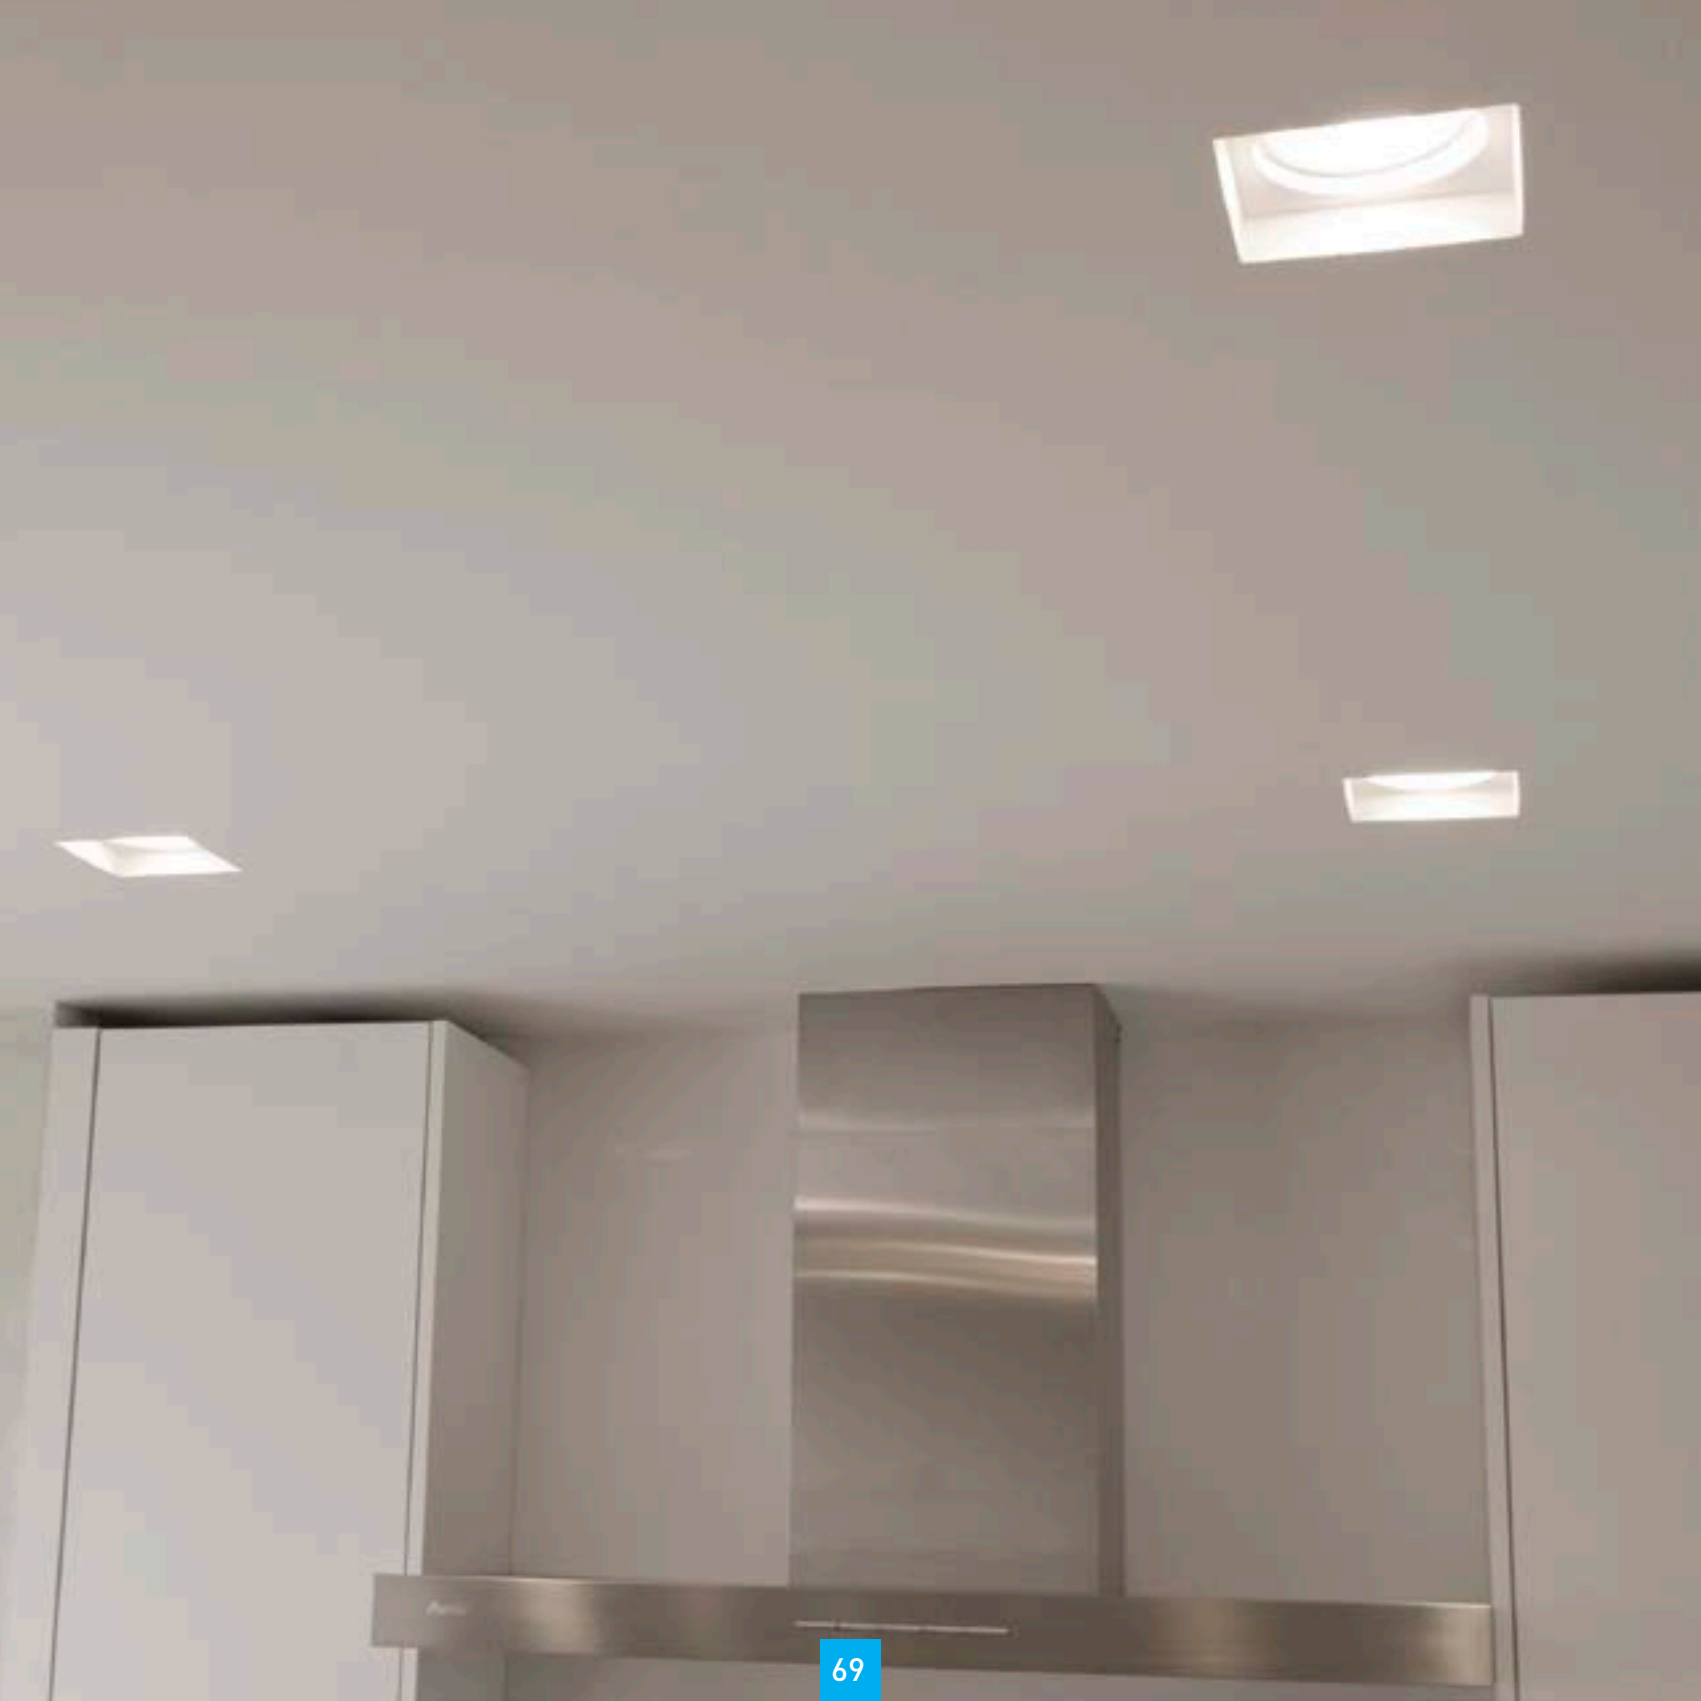

MEDIDA CORTE / CUT OUT SIZE