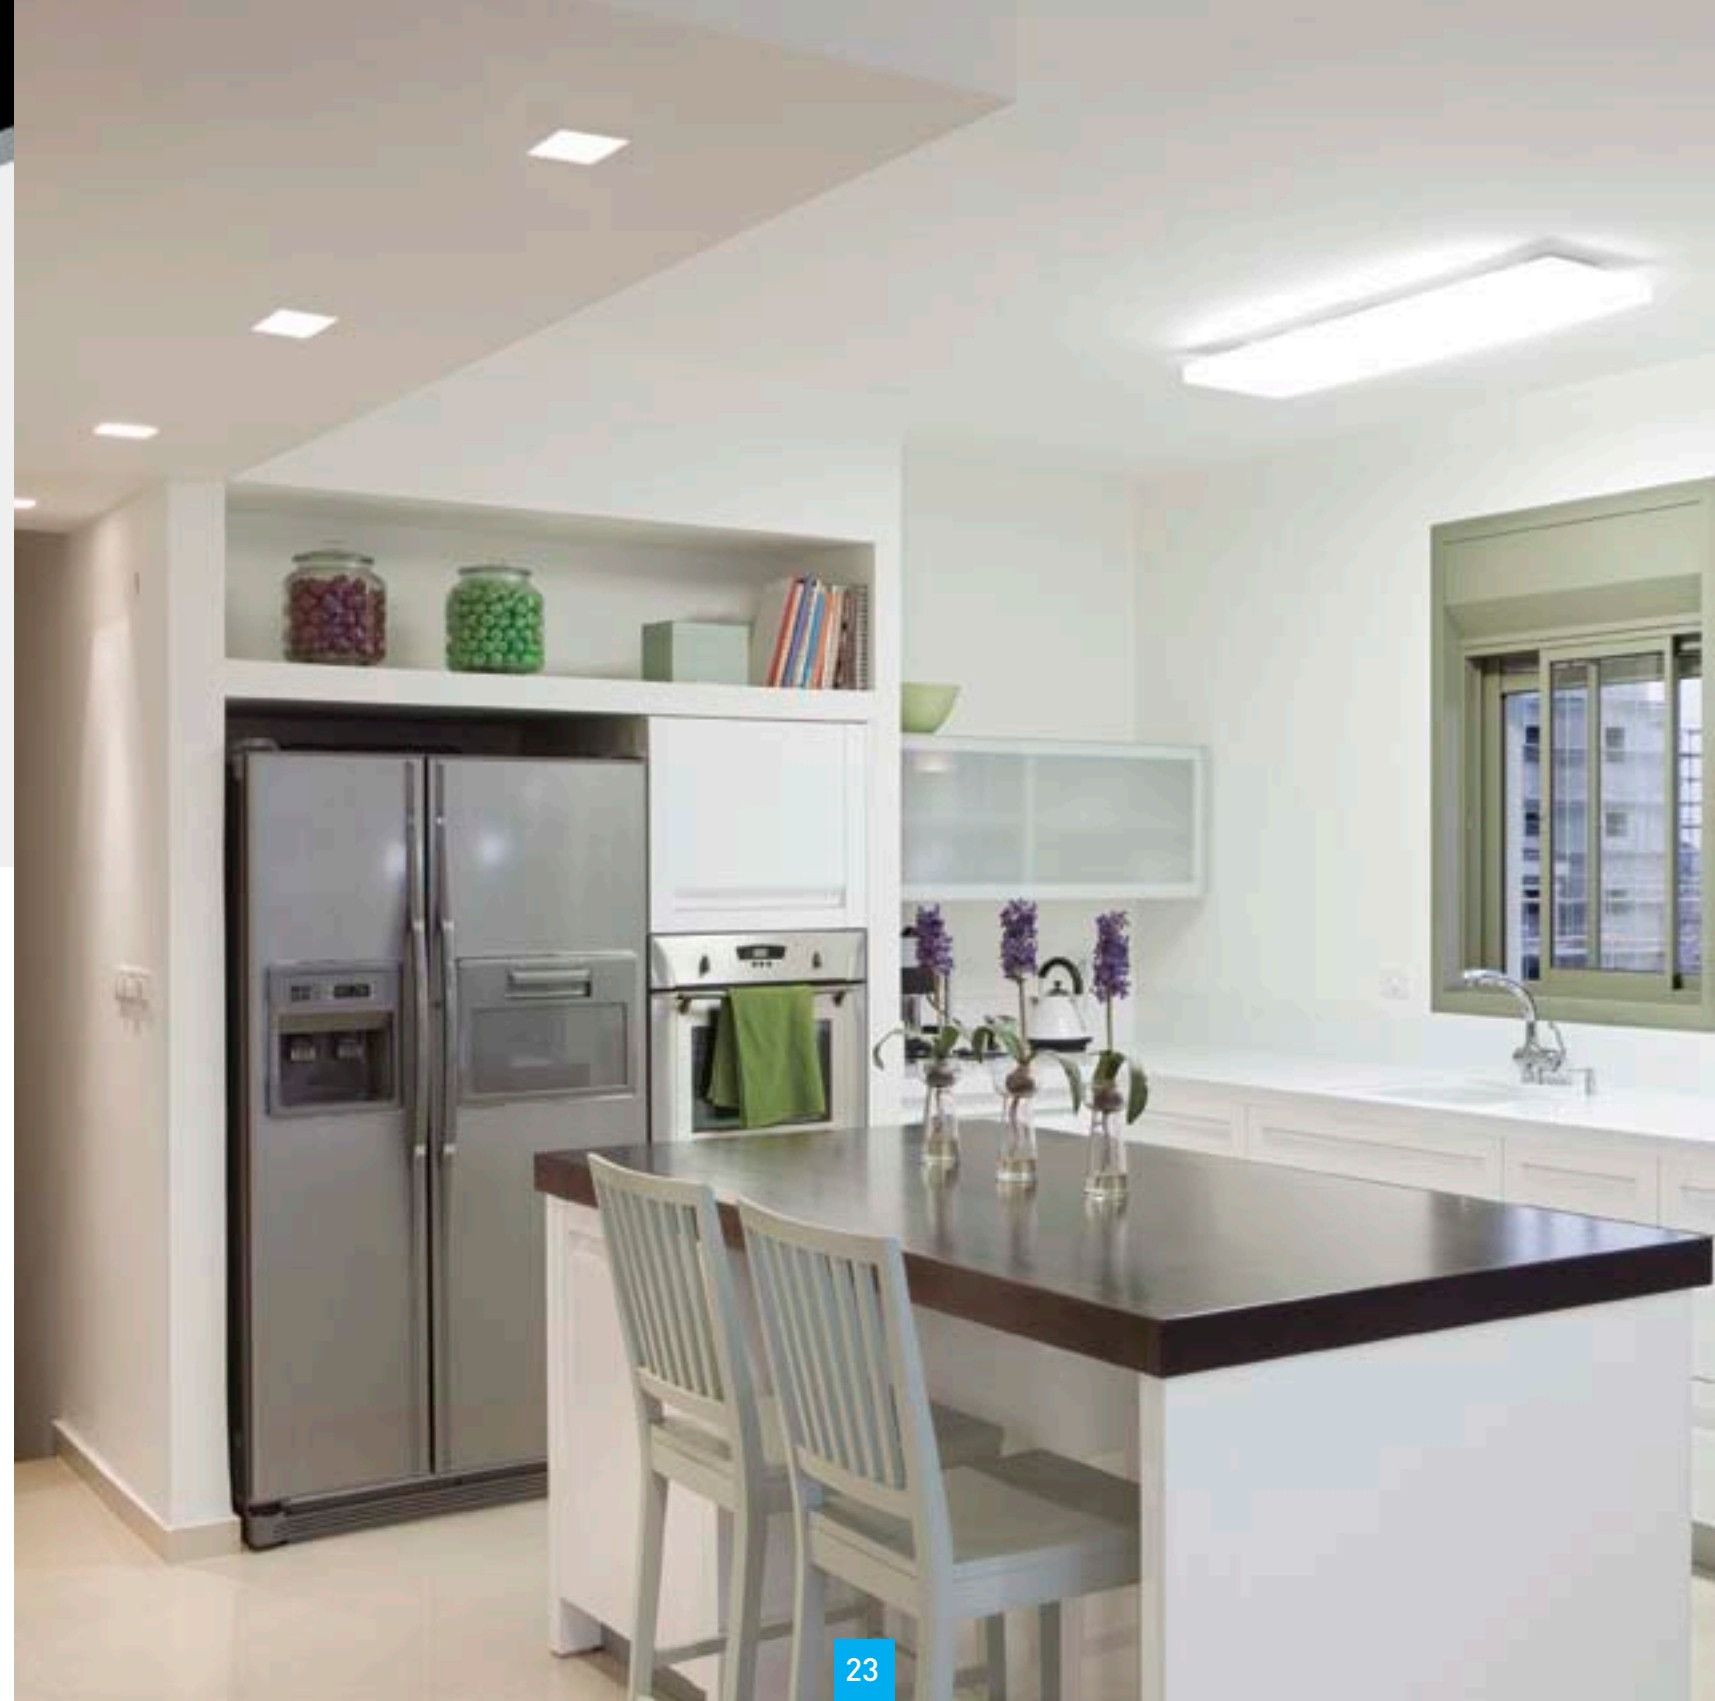

MEDIDA CORTE / CUT OUT SIZE