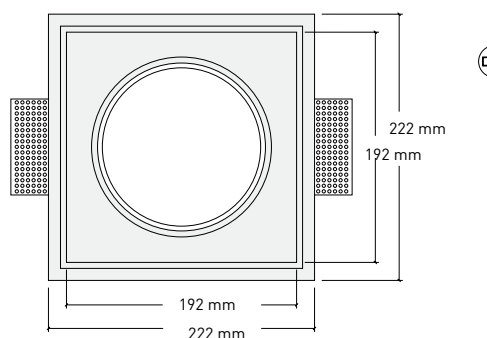

[Downlight + Led GU10 240 V ES111 14 W 3000°K 1100 Lm]

MEDIDAS / MEASURES

- 120 mm Altura total con bombilla GU10 ES111 240 V
Total Height with GU10 ES111 240 V lamp
- 90 mm Altura total con bombilla 12 V AR111 G53
Total Height with 12 V AR111 G53 lamp
- 100 mm Altura total con bombilla led 12 V G G53
Total height with 12 V G53 led lamp