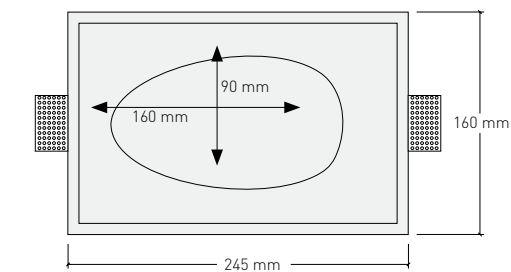

MEDIDAS / MEASURES

* Soporte ajustable para placas de yeso (Pladur) de 9 a 18 mm de grueso.
* Aluminium brackets adjustable for plasterboard thickness from 9 to 18 mm

MEDIDA CORTE / CUT OUT SIZE

Precio P.VP. Price: LED 4 W G9:
Precio P.VP. Price: LED 3 W (Módulo / Module):