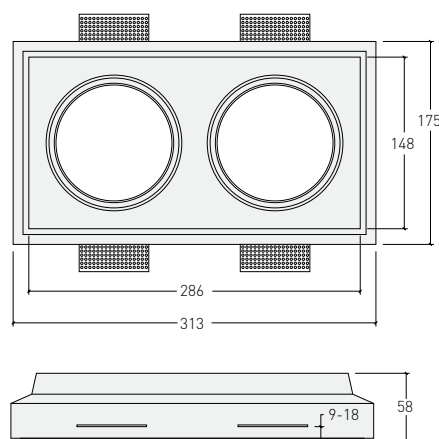

MEDIDAS / MEASURES

112 mm Altura total con bombilla GU10 ES111 240 V

Total Height with GU10 11 ES111 240V lamp

92 mm Altura total con bombilla 12 V AR111 G53

Total Height with 12 V AR111 G53 lamp

MEDIDA CORTE / CUT OUT SIZE