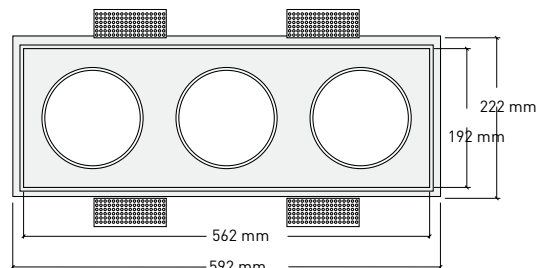

[Downlight + 3 x Led GU10 240 V ES111 14 W 3000°K 1100 Lm]

MEDIDAS / MEASURES

MEDIDA CORTE / CUT OUT SIZE

120 mm Altura total con bombilla GU10 ES111 240 V
Total Height with GU10 ES111 240 V lamp

90 mm Altura total con bombilla 12 V AR111 G53
Total Height with 12 V AR111 G53 lamp