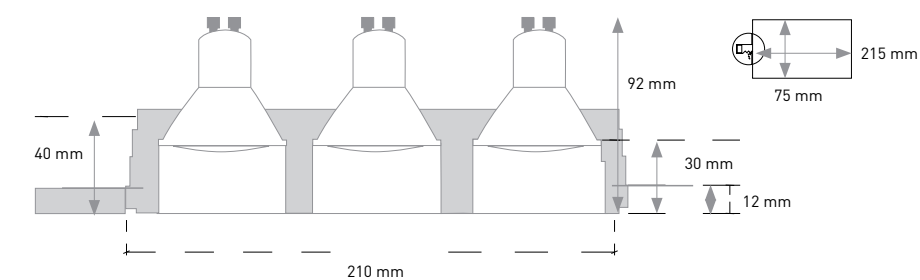

IRIS 3

REFERENCIA / REFERENCE

MEDIDAS / MEASURES

MEDIDA CORTE / CUT OUT SIZE

BOMBILLAS / BULBS

3 x Led GU10 220 V

3 x Led GU5.3 MR16 12 V

3 x Max 35 / 50 W GU10 240V

3 x Max 35 / 50 W MR16 12V GU 5,3

Bombilla led opcional ver página 160 a 163

Optional led spot lamp see page 160 to 163

Portalámparas incluido / Lampholder included

Bombillas no incluidas / Spot lamps not included

Color Colour: Blanco / White

Material: Inesplast

Aleación especial de escayola / Special plaster alloy

Plâtre et alliages avec des composants spéciaux

Специальный гипсовый сплав

PRECIO PVP / PRICE:

PRECIO PVP. KIT / KIT PRICE:

[Downlight + 3 x Led GU10 240 V 6 W 3000°K 420 Lm]