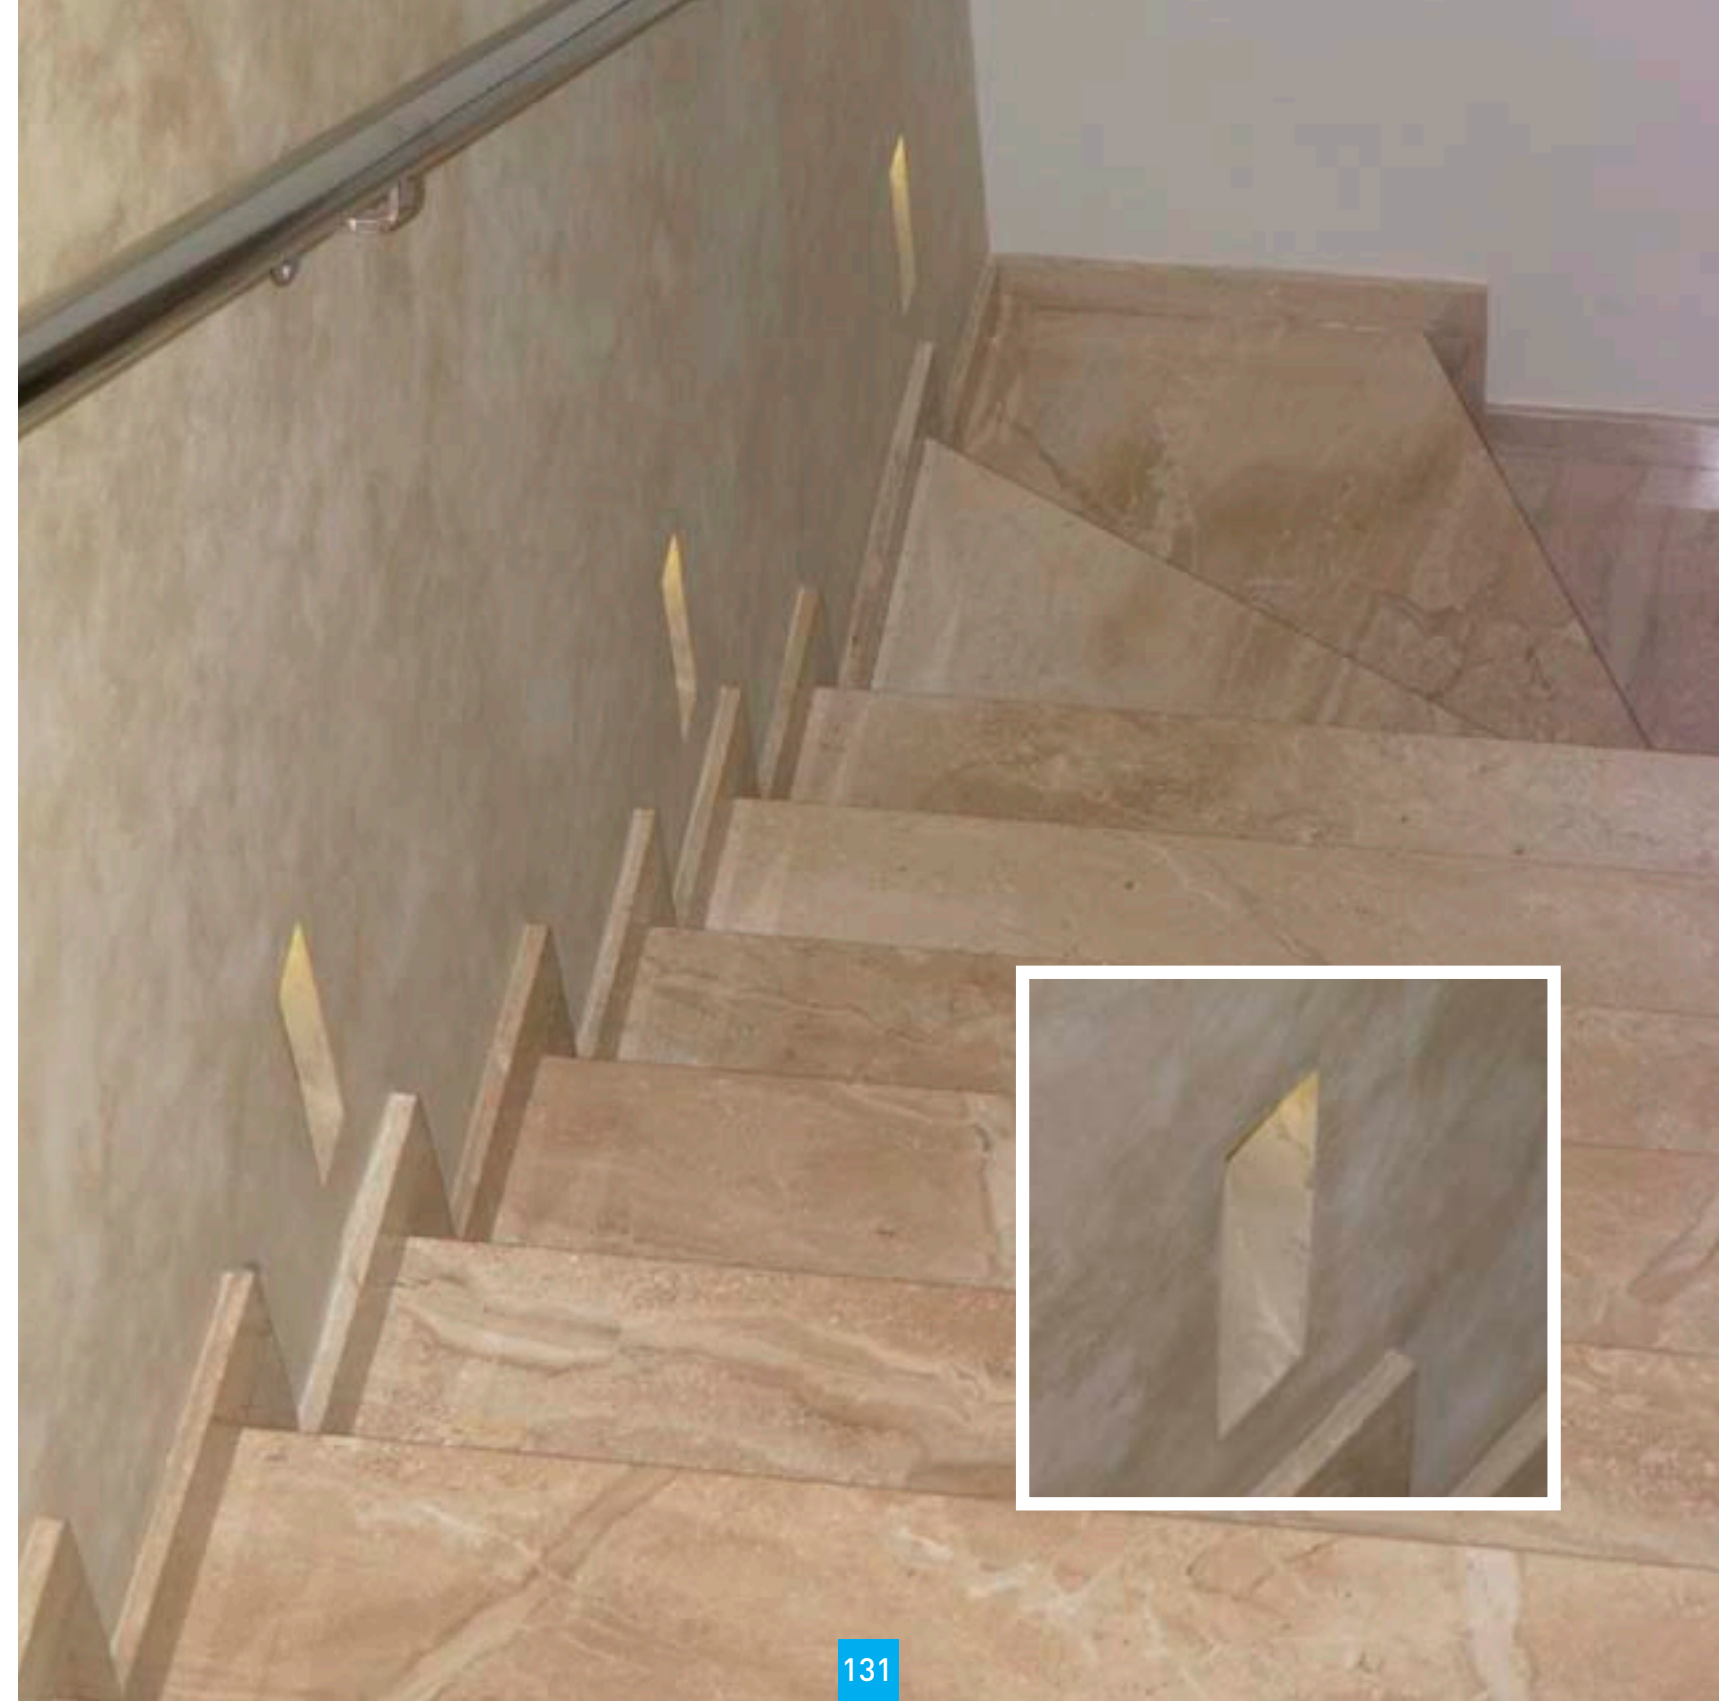

* Aluminium brackets adjustable for plasterboard thickness from 9 to 18 mm

MEDIDA CORTE / CUT OUT SIZE

Precio P.VP. Price: LED 4 W G9:

Precio P.VP. Price: LED 3 W (Módulo / Module):

MAREMAGNUM LED

REFERENCIA / REFERENCE