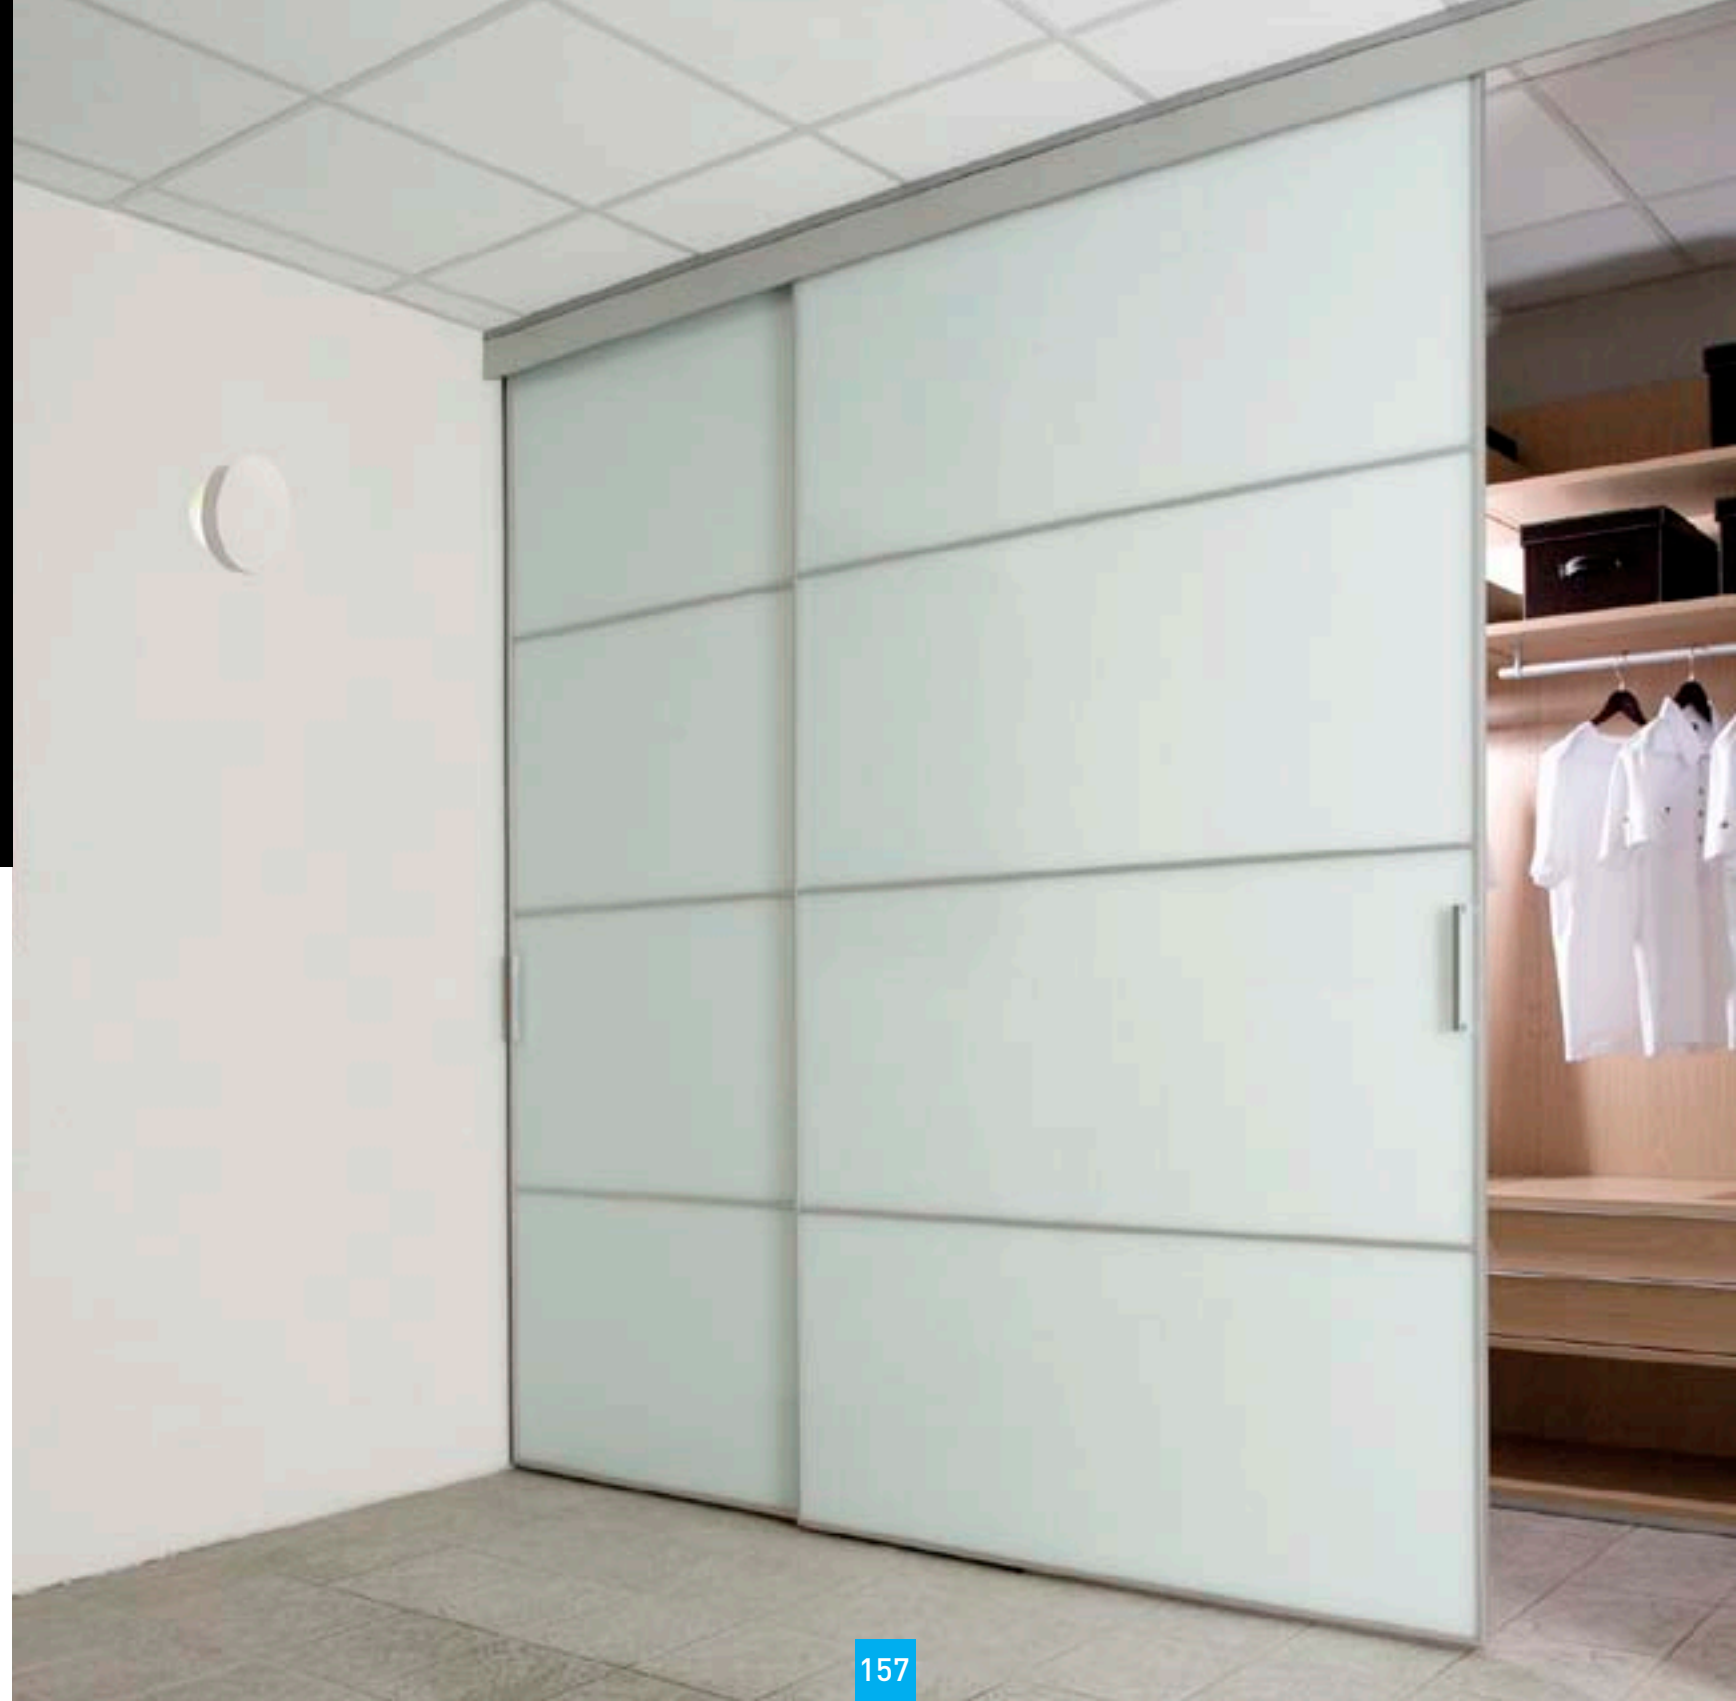

MEDIDA CORTE / CUT OUT SIZE