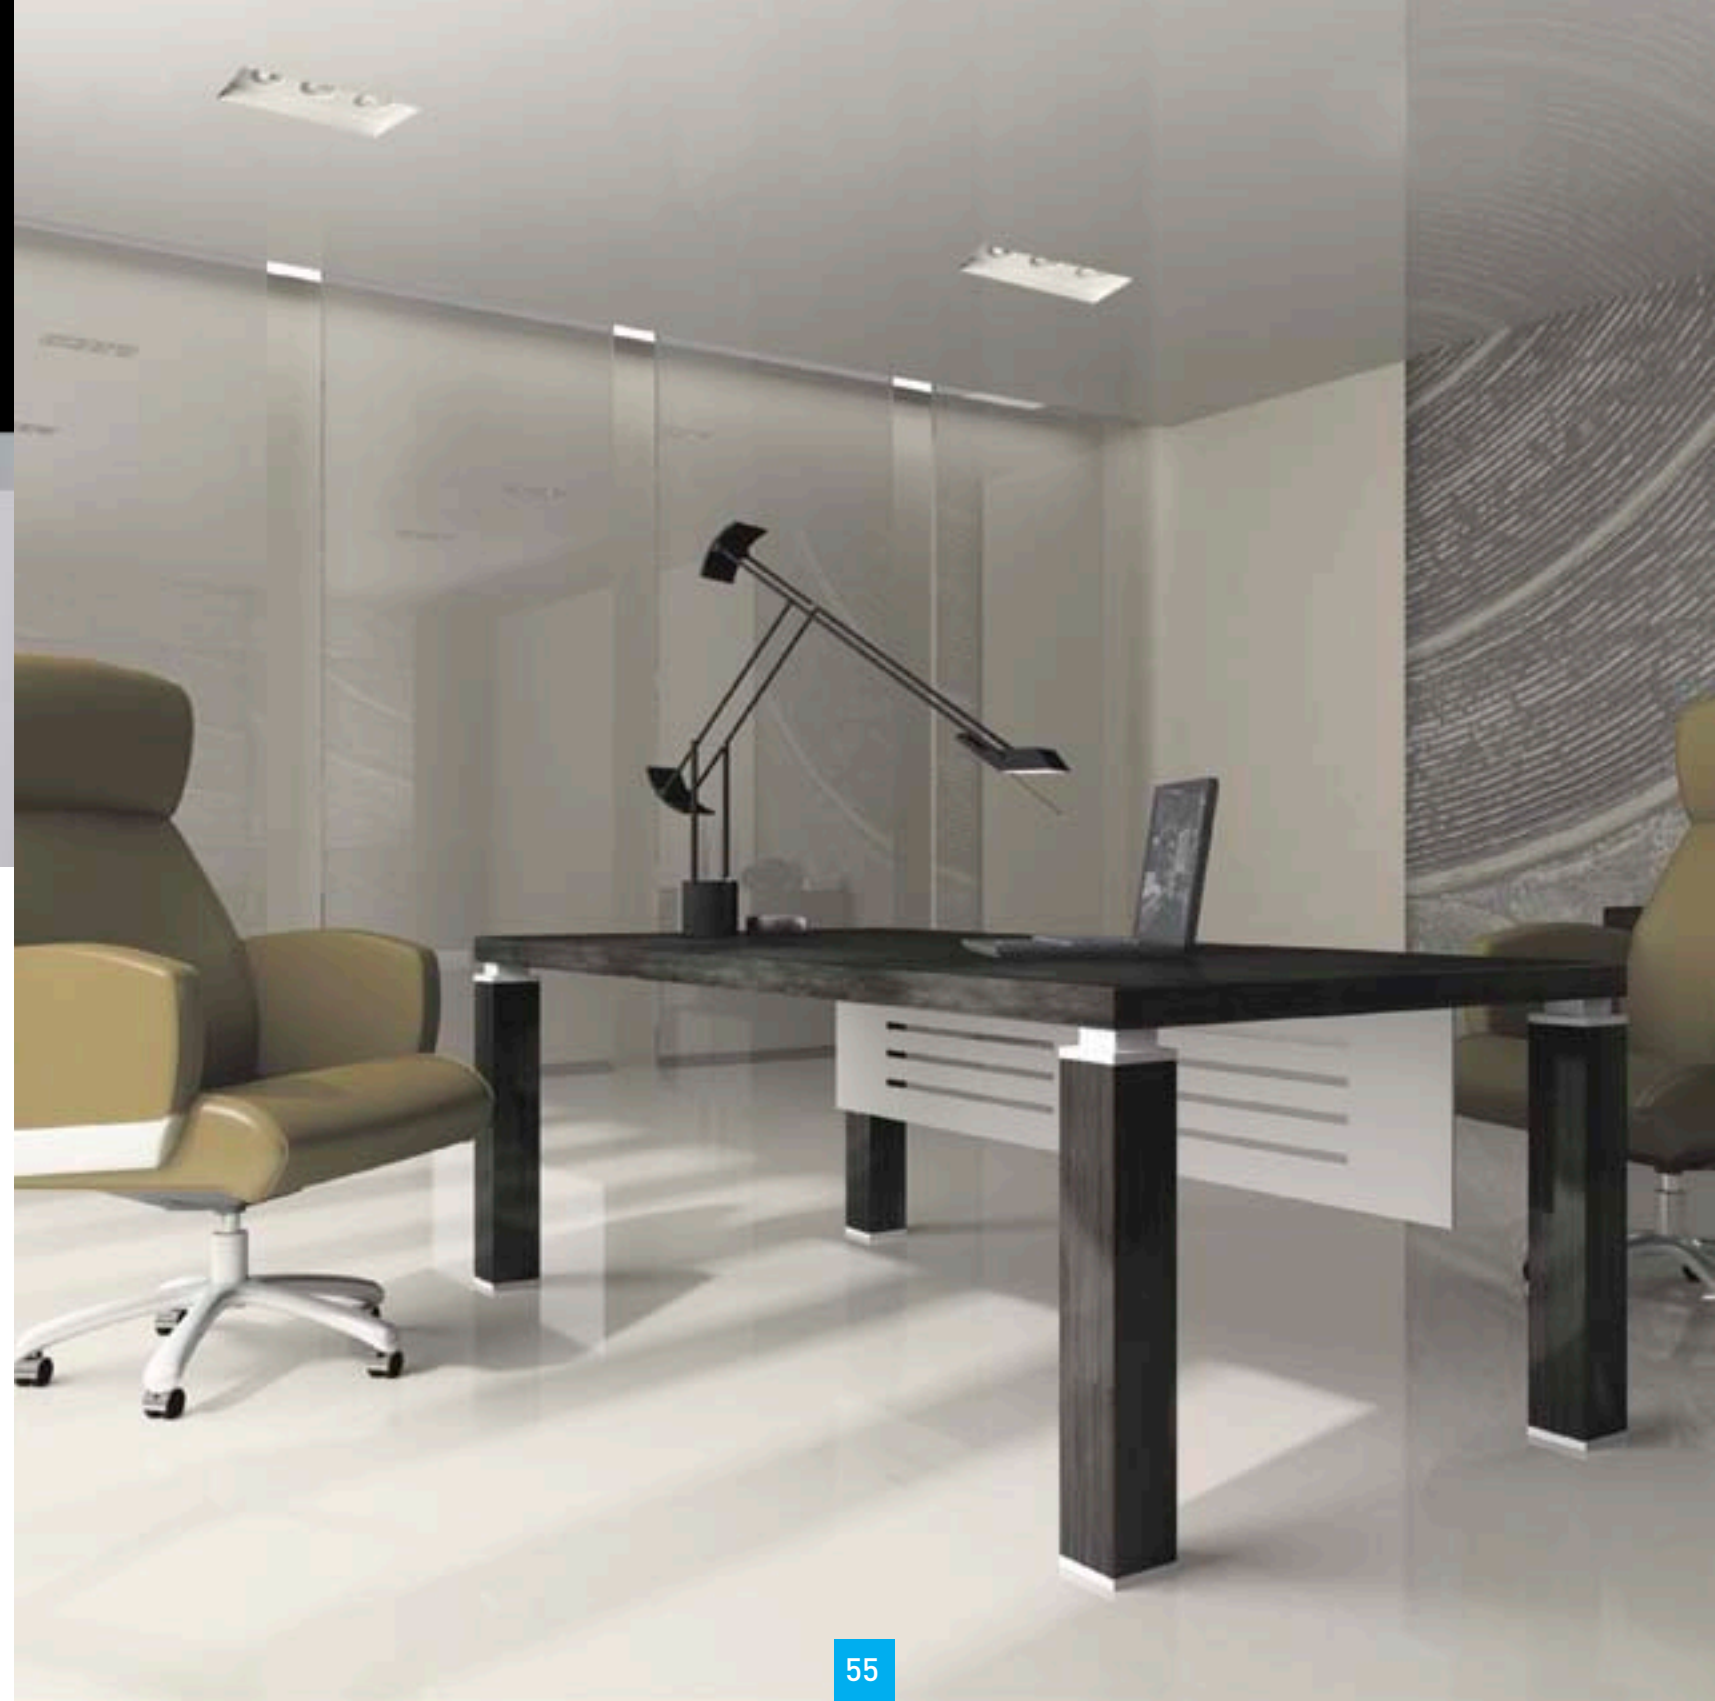

MEDIDA CORTE / CUT OUT SIZE