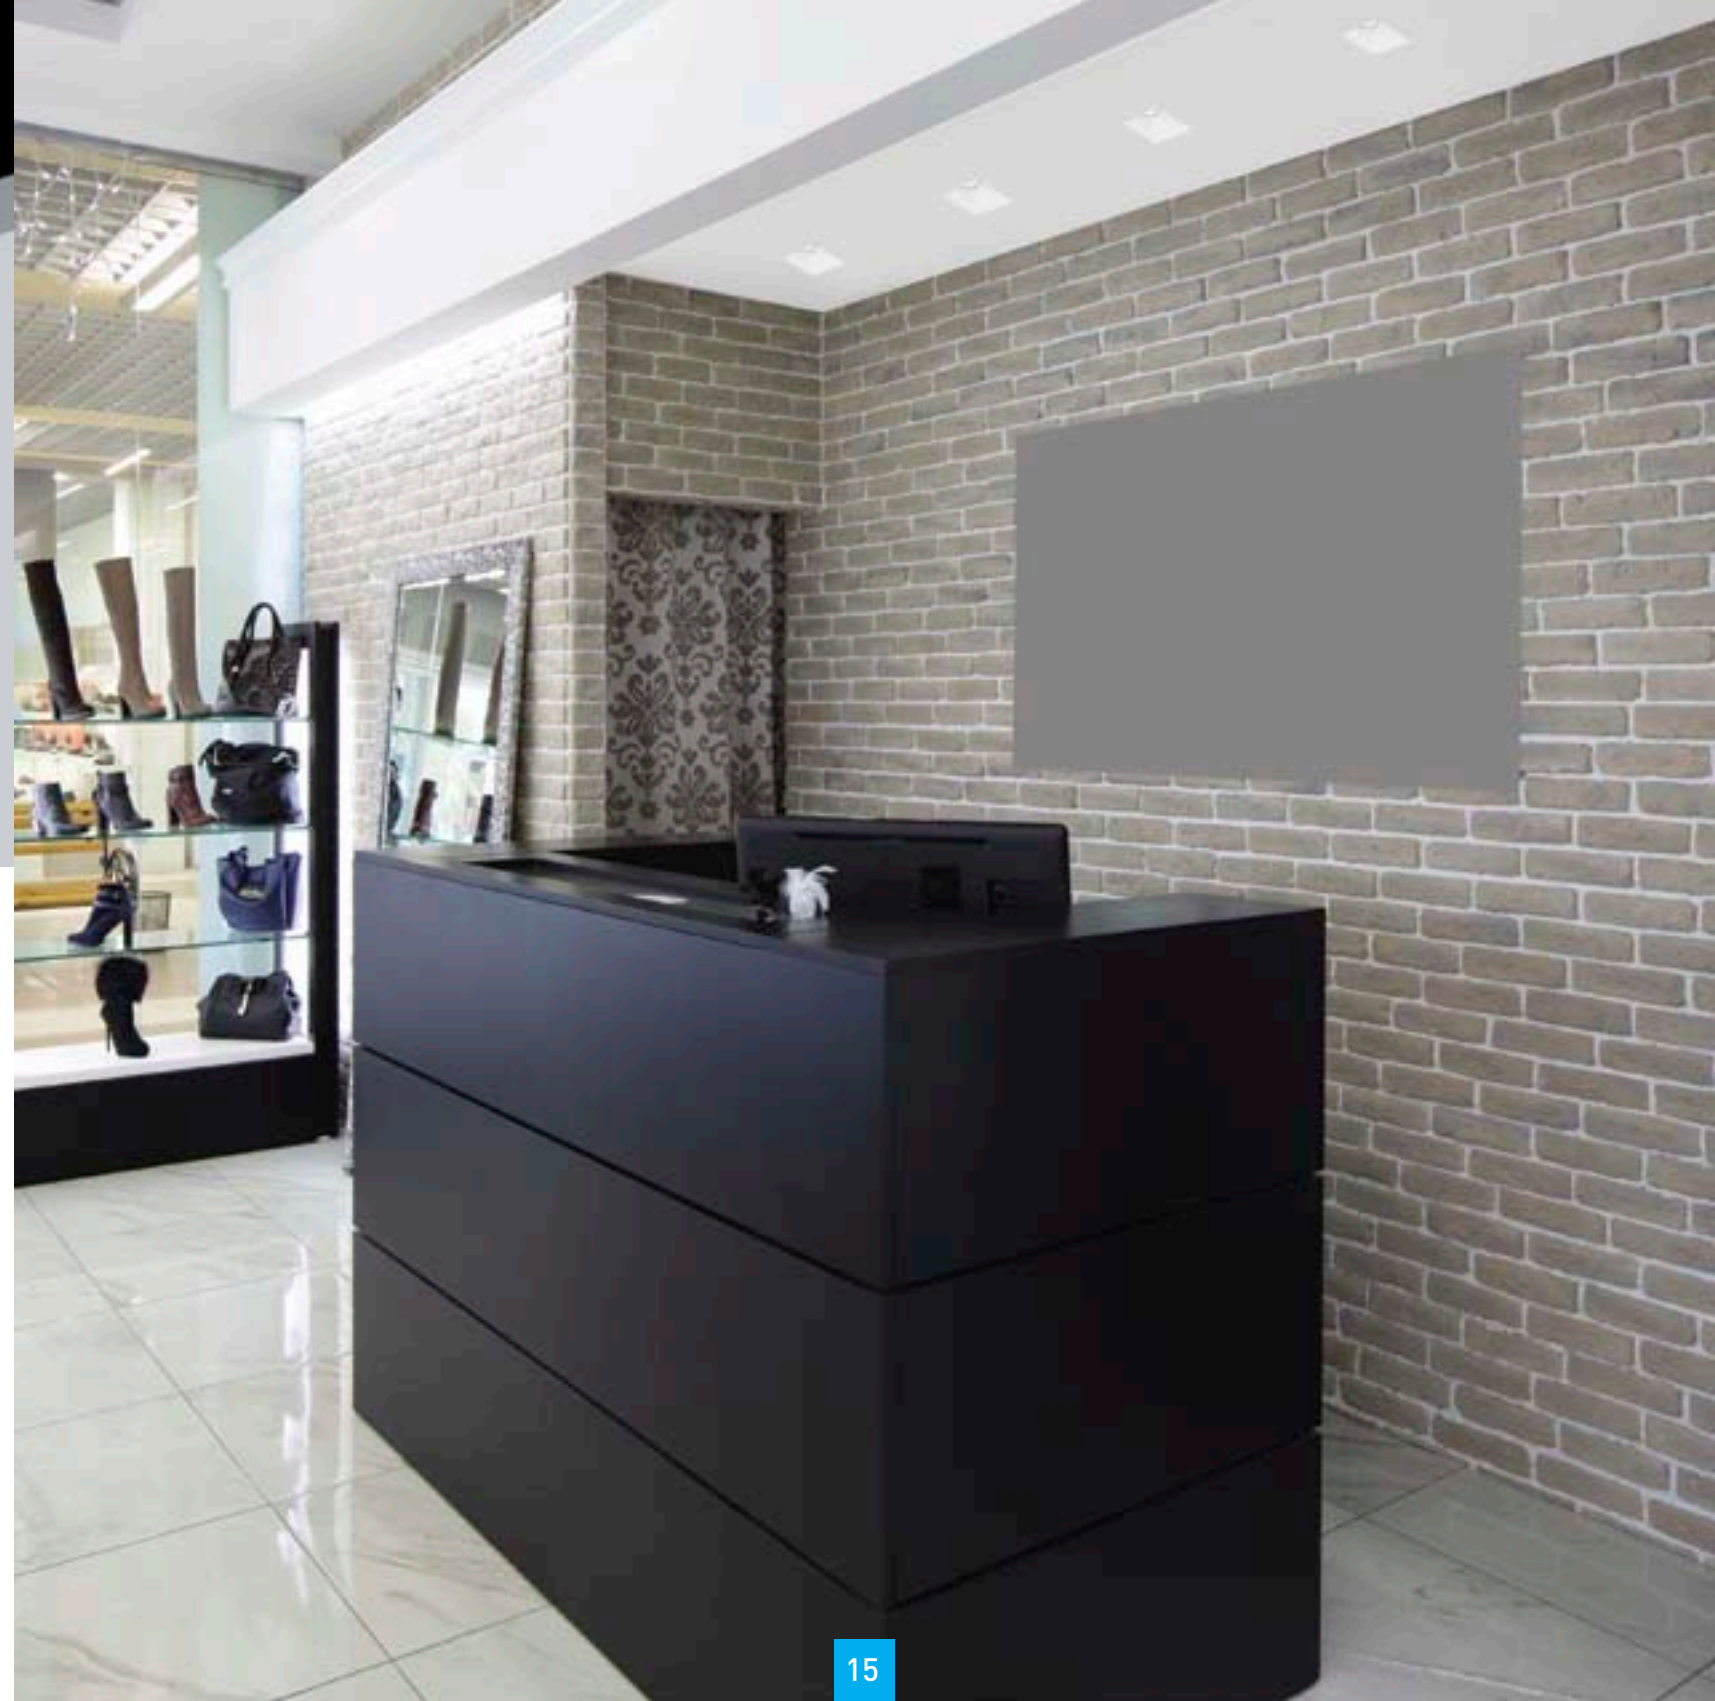

EDEN

REFERENCIA / REFERENCE

BOMBILLAS / BULBS

- 1 x Led GU10 220 V
- 1 x Led GU5.3 MR16 12 V
- 1 x Max 35 / 50 W GU10 240V
- 1 x Max 35 / 50 W MR16 12V GU 5,3

Bombilla led opcional ver página 160 a 163

Optional led spot lamp see page 160 to 163

Portalámparas incluido / Lampholder included

Bombillas no incluidas / Spot lamps not included

Color Colour: Blanco / White

Material: Inesplast

Aleación especial de escayola / Special plaster alloy

Plâtre et alliages avec des composants spéciaux

Специальный гипсовый сплав

PRECIO PVP / PRICE:

PRECIO PVP. KIT / KIT PRICE:

[Downlight + Led GU10 240 V 6 W 3000°K 420 Lm]

MEDIDAS / MEASURES

MEDIDA CORTE / CUT OUT SIZE