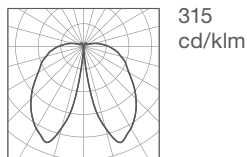

19 69 621
LED 3000K CRI>80
14W / 1500 lm LED data
14,9W / 1320 lm Real data
220-240V 0/50/60Hz
A / A+ / A++

PRODUCT INFORMATION

IP65
IK 05
IP68 connector included

AVAILABLE COLOURS

■ .06 grey
■ .08 anthracite
Other colours on request