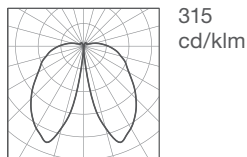

19 67 621
LED 3000K CRI>80
14W / 1500 lm LED data
14,9W / 1320 lm Real data
220-240V 0/50/60Hz
A / A+ / A++

PRODUCT INFORMATION

IP65
IK 05
IP68 connector included

AVAILABLE COLOURS

.06 grey
.08 anthracite
Other colours on request