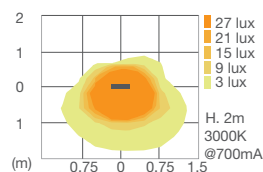

WHITE LED 230V

19 67 611
LED 3000K CRI>80
7W / 750 lm LED data
7,9W / 660 lm Real data
220-240V 0/50/60Hz
A / A+ / A++