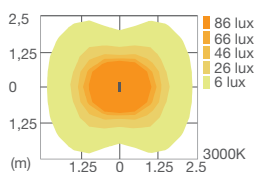

19 69 621
LED 3000K CRI>80
14W / 1500 lm LED data
14,9W / 1320 lm Real data
220-240V 0/50/60Hz
A / A+ / A++

PRODUCT INFORMATION

IP65
IK 05
IP68 connector included

AVAILABLE COLOURS

■ .06 grey
■ .08 anthracite
Other colours on request