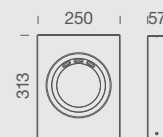

TECHNICAL DATA