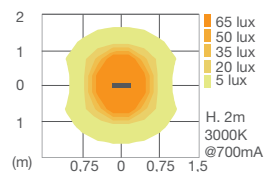

19 67 621
LED 3000K CRI>80
14W / 1500 lm LED data
14,9W / 1320 lm Real data
220-240V 0/50/60Hz
A / A+ / A++

PRODUCT INFORMATION

IP65
IK 05
IP68 connector included

AVAILABLE COLOURS

.06 grey
.08 anthracite
Other colours on request