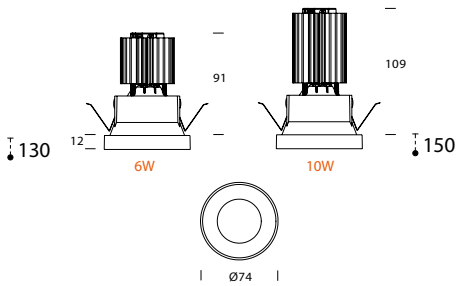

Power

230V

Led

600lm / 6W

RNG1

A

06

.

.

4

.

.

..

1000lm / 10W

RNG1

A

10

.

.

4

.

.

..

Led Control

N

No Dimmable

RNG1

A

..

N

.

.

.

.

..

C

Dimmable IGBT/Triac

RNG1

A

..

C

.

.

.

..

F

Dimmable 1-10 V / Push

RNG1

A

..

F

.

.

.

..

D

Dimmable Dali

RNG1

A

..

D

.

.

.

..

Led Colour Temperature

3

3000° K

RNG1

A

..

.

3

.

.

..

4

4000° K

RNG1

A

..

.

4

.

.

..

Led Beam Angle

4

Medium 40°

RNG1

A

..

.

.

4

.

..

Led Complements

B

Clear Diffuser

RNG1

A

..

.

.

.

B

.

A

Ice Diffuser

RNG1

A

..

.

.

.

A

.

O

Opal Diffuser

RNG1

A

..

.

.

.

O

.

Photometric Data

Colours

WS

Satin White

RNG1

A

..

.

.

.

.

WS

BS

Satin Black

RNG1

A

..

.

.

.

.

BS

WG

Satin White + Gold

RNG1

A

..

.

.

.

.

WG

BG

Satin Black + Gold

RNG1

A

..

.

.

.

.

BG

BW*

Satin Black + Satin White

RNG1

A

..

.

.

.

.

BW*

WA*

Satin White + Blue

RNG1

A

..

.

.

.

.

WA*

BR*

Satin Black + Orange

RNG1

A

..

.

.

.

.

BR*