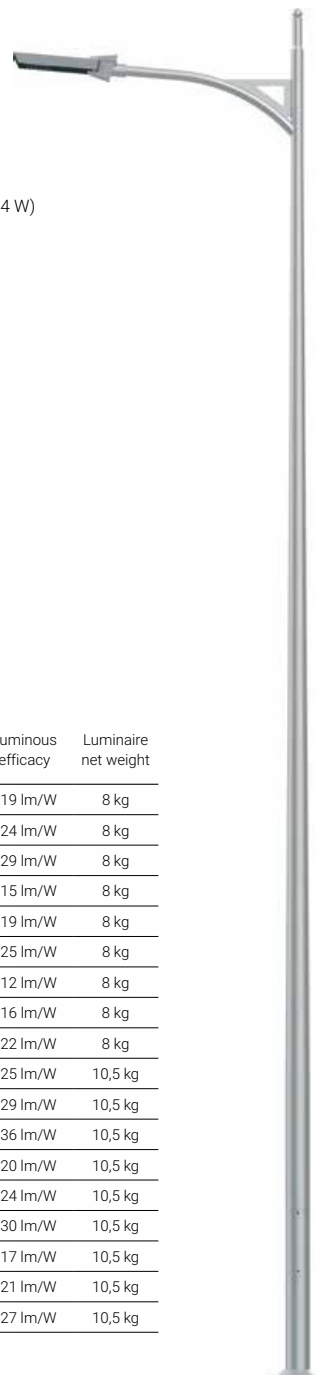

Application: urban roads, residential streets, pedestrian walkways, parking lots, motorways and expressways

Installation: on extension arms with $\varnothing 60 \times 95$ mm ending

Luminaire angular adjustment: in the range from -15° to 15°

Ingress protection: IP 66 for the optical part and the driver

Material: anodised aluminium alloy

Colour: inox / black

Optical system: PMMA optics, interchangeable LED module

Number of LEDs: 24 (for 48 W, 60 W, 72 W), 48 (for 96 W, 120 W, 144 W)

Operating temperature range: od -40°C do $+55^\circ\text{C}$ (dla 48 W, 60 W, 72 W, 96 W, 120 W), od -40°C do $+40^\circ\text{C}$ (dla 144 W)

Expected useful lifetime: L90F10 – 50 000 h, L80F20 – 100 000 h

CRI: for 4000 K, 5000 K > 70 , for 3500 K > 80

Unit volume: 0,028 m³ (for 48 W, 60 W, 72 W), 0,037 m³ (for 96 W, 120 W, 144 W)

Input voltage frequency: 50/60 Hz

Power factor: ≥ 0.95

Luminaire URSA LED has the possibility to connect to an external control system via DALI interface (optionally via analog signal 1-10 V).

Code	Name	LED power	Luminaire power consumption	LED forward current	Colour temperature (CCT)	LEDs luminous flux	Luminaire luminous flux	Luminous efficacy	Luminaire net weight
2220033/3/...	URSA LED 48	48 W	55 W	700 mA	3500 K	7000 lm	6550 lm	119 lm/W	8 kg
2220033/4/...	URSA LED 48	48 W	55 W	700 mA	4000 K	7300 lm	6800 lm	124 lm/W	8 kg
2220033/6/...	URSA LED 48	48 W	55 W	700 mA	5000 K	8150 lm	7100 lm	129 lm/W	8 kg
2220034/3/...	URSA LED 60	60 W	67 W	830 mA	3500 K	8050 lm	7700 lm	115 lm/W	8 kg
2220034/4/...	URSA LED 60	60 W	67 W	830 mA	4000 K	8950 lm	8000 lm	119 lm/W	8 kg
2220034/6/...	URSA LED 60	60 W	67 W	830 mA	5000 K	9350 lm	8400 lm	125 lm/W	8 kg
2220035/3/...	URSA LED 72	72 W	80 W	1000 mA	3500 K	9400 lm	8950 lm	112 lm/W	8 kg
2220035/4/...	URSA LED 72	72 W	80 W	1000 mA	4000 K	10450 lm	9300 lm	116 lm/W	8 kg
2220035/6/...	URSA LED 72	72 W	80 W	1000 mA	5000 K	10950 lm	9750 lm	122 lm/W	8 kg
2220037/3/...	URSA LED 96	96 W	105 W	700 mA	3500 K	14050 lm	13100 lm	125 lm/W	10,5 kg
2220037/4/...	URSA LED 96	96 W	105 W	700 mA	4000 K	14650 lm	13550 lm	129 lm/W	10,5 kg
2220037/6/...	URSA LED 96	96 W	105 W	700 mA	5000 K	16350 lm	14250 lm	136 lm/W	10,5 kg
2220039/3/...	URSA LED 120	120 W	129 W	830 mA	3500 K	16100 lm	15450 lm	120 lm/W	10,5 kg
2220039/4/...	URSA LED 120	120 W	129 W	830 mA	4000 K	17850 lm	15950 lm	124 lm/W	10,5 kg
2220039/6/...	URSA LED 120	120 W	129 W	830 mA	5000 K	18750 lm	16750 lm	130 lm/W	10,5 kg
2220041/3/...	URSA LED 144	144 W	154 W	1000 mA	3500 K	18850 lm	17950 lm	117 lm/W	10,5 kg
2220041/4/...	URSA LED 144	144 W	154 W	1000 mA	4000 K	20850 lm	18600 lm	121 lm/W	10,5 kg
2220041/6/...	URSA LED 144	144 W	154 W	1000 mA	5000 K	21900 lm	19500 lm	127 lm/W	10,5 kg

/... Symbol of selected optical system