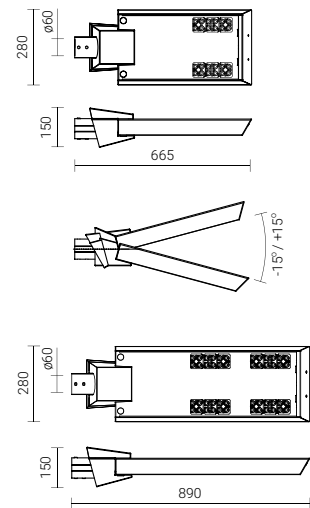

URSA LED

Lighting example

Single carriageway
with three lanes

URSA LED 120W, DW optics

Parameters:
H – luminaire mounting height: 9 m
W – pole spacing: 38 m
S – road width: 10,5 m

Lighting class M3

Application: urban roads, residential streets, pedestrian walkways, parking lots, motorways and expressways

Installation: on extension arms with $\varnothing 60 \times 95$ mm ending

Luminaire angular adjustment: in the range from -15° to 15°

Ingress protection: IP 66 for the optical part and the driver

Material: anodised aluminium alloy

Colour: inox / black

Optical system: PMMA optics, interchangeable LED module

Number of LEDs: 24 (for 48 W, 60 W, 72 W), 48 (for 96 W, 120 W, 144 W)

Operating temperature range: od -40°C do $+55^\circ\text{C}$ (dla 48 W, 60 W, 72 W, 96 W, 120 W), od -40°C do $+40^\circ\text{C}$ (dla 144 W)