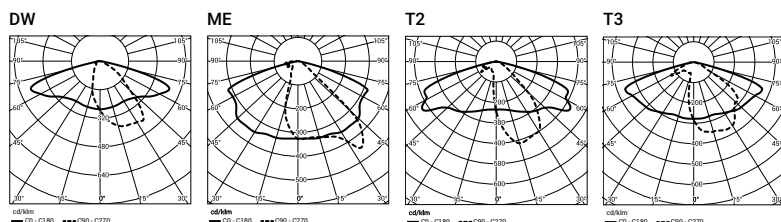

Application: urban roads, residential streets, pedestrian walkways, parking lots, motorways and expressways

Installation: on extension arms with $\varnothing 60 \times 95$ mm ending

Luminaire angular adjustment: in the range from -15° to 15°

Ingress protection: IP 66 for the optical part and the driver

Material: anodised aluminium alloy

Colour: inox / black

Optical system: PMMA optics, interchangeable LED module

Number of LEDs: 24 (for 48 W, 60 W, 72 W), 48 (for 96 W, 120 W, 144 W)

Operating temperature range: od -40°C do $+55^\circ\text{C}$ (dla 48 W, 60 W, 72 W, 96 W, 120 W), od -40°C do $+40^\circ\text{C}$ (dla 144 W)

Expected useful lifetime: L90F10 – 50 000 h, L80F20 – 100 000 h

CRI: for 4000 K, 5000 K > 70 , for 3500 K > 80

Unit volume: 0,028 m³ (for 48 W, 60 W, 72 W), 0,037 m³ (for 96 W, 120 W, 144 W)

Input voltage frequency: 50/60 Hz

Power factor: ≥ 0.95

Luminaire URSA LED has the possibility to connect to an external control system via DALI interface (optionally via analog signal 1-10 V).

Code	Name	LED power	Luminaire power consumption	LED forward current	Colour temperature (CCT)	LEDs luminous flux	Luminaire luminous flux	Luminous efficacy	Luminaire net weight
2220033/3/...	URSA LED 48	48 W	55 W	700 mA	3500 K	7000 lm	6550 lm	119 lm/W	8 kg
2220033/4/...	URSA LED 48	48 W	55 W	700 mA	4000 K	7300 lm	6800 lm	124 lm/W	8 kg
2220033/6/...	URSA LED 48	48 W	55 W	700 mA	5000 K	8150 lm	7100 lm	129 lm/W	8 kg
2220034/3/...	URSA LED 60	60 W	67 W	830 mA	3500 K	8050 lm	7700 lm	115 lm/W	8 kg
2220034/4/...	URSA LED 60	60 W	67 W	830 mA	4000 K	8950 lm	8000 lm	119 lm/W	8 kg
2220034/6/...	URSA LED 60	60 W	67 W	830 mA	5000 K	9350 lm	8400 lm	125 lm/W	8 kg
2220035/3/...	URSA LED 72	72 W	80 W	1000 mA	3500 K	9400 lm	8950 lm	112 lm/W	8 kg
2220035/4/...	URSA LED 72	72 W	80 W	1000 mA	4000 K	10450 lm	9300 lm	116 lm/W	8 kg
2220035/6/...	URSA LED 72	72 W	80 W	1000 mA	5000 K	10950 lm	9750 lm	122 lm/W	8 kg
2220037/3/...	URSA LED 96	96 W	105 W	700 mA	3500 K	14050 lm	13100 lm	125 lm/W	10,5 kg
2220037/4/...	URSA LED 96	96 W	105 W	700 mA	4000 K	14650 lm	13550 lm	129 lm/W	10,5 kg
2220037/6/...	URSA LED 96	96 W	105 W	700 mA	5000 K	16350 lm	14250 lm	136 lm/W	10,5 kg
2220039/3/...	URSA LED 120	120 W	129 W	830 mA	3500 K	16100 lm	15450 lm	120 lm/W	10,5 kg
2220039/4/...	URSA LED 120	120 W	129 W	830 mA	4000 K	17850 lm	15950 lm	124 lm/W	10,5 kg
2220039/6/...	URSA LED 120	120 W	129 W	830 mA	5000 K	18750 lm	16750 lm	130 lm/W	10,5 kg
2220041/3/...	URSA LED 144	144 W	154 W	1000 mA	3500 K	18850 lm	17950 lm	117 lm/W	10,5 kg
2220041/4/...	URSA LED 144	144 W	154 W	1000 mA	4000 K	20850 lm	18600 lm	121 lm/W	10,5 kg
2220041/6/...	URSA LED 144	144 W	154 W	1000 mA	5000 K	21900 lm	19500 lm	127 lm/W	10,5 kg

/... Symbol of selected optical system