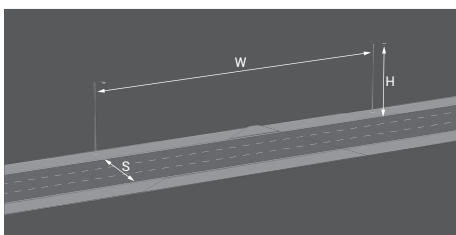

URSA LED

Lighting example

Single carriageway
with three lanes

URSA LED 120W, DW optics

Parameters:
H – luminaire mounting height: 9 m
W – pole spacing: 38 m
S – road width: 10,5 m

Lighting class M3

Application: urban roads, residential streets, pedestrian walkways, parking lots, motorways and expressways

Installation: on extension arms with $\varnothing 60 \times 95$ mm ending

Luminaire angular adjustment: in the range from -15° to 15°

Ingress protection: IP 66 for the optical part and the driver

Material: anodised aluminium alloy