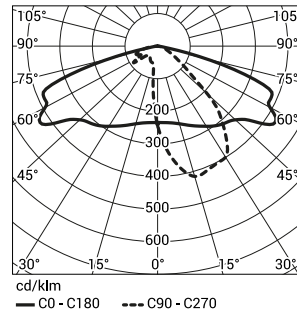

URSA LED ALFA

URSA LED ALFA 48W, 60W, 72W

URSA LED ALFA 96W, 120W, 144W

DW

ME

T2

T3

T4

PP

Luminaire URSA LED ALFA in standard has following functions of intelligent power supply:

- Connection to outside control system by DALI interface (operation of analog signal 1-10V as an option),
- Possibility of programming multistage dimming of luminaire, up to 5 intervals in the range of from 10 to 100% of nominal power,
- Temperature protection of LED module (from overheating) in case of unintentional luminaire operation during the,
- Regulation of power / luminous flux – the option of setting another value than the catalogue in the range of 30-100% of nominal one,

Acceptable quantity of luminaires URSA LED ALFA on one circuit, protected by:

Overcurrent switches MCB type B or C

Luminaire	Typ	2A	4A	6A	10A	16A	20A	25A
URSA LED ALFA 48, 60, 72W	B	1	2	4	6	11	13	17
	C	1	4	6	11	18	22	28
URSA LED ALFA 96, 120, 144W	B	1	1	3	5	8	12	12
	C	1	3	5	8	13	16	20

Fuse – type gG and GL

Luminaire	2A	4A	6A	10A	16A	20A	25A
URSA LED ALFA 48, 60, 72W	1	2	11	19	30	38	47
URSA LED ALFA 96, 120, 144W	1	1	6	19	15	19	24