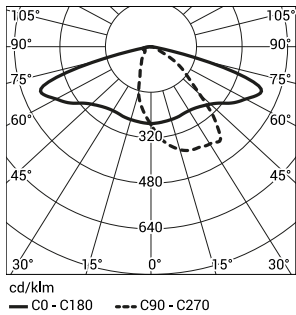

URSA LED ALFA

URSA LED ALFA 48W, 60W, 72W

URSA LED ALFA 96W, 120W, 144W

DW

ME

T2

T3

T4

PP

Luminaire URSA LED ALFA in standard has following functions of intelligent power supply:

- Connection to outside control system by DALI interface (operation of analog signal 1-10V as an option),
- Possibility of programming multistage dimming of luminaire, up to 5 intervals in the range of from 10 to 100% of nominal power,
- Temperature protection of LED module (from overheating) in case of unintentional luminaire operation during the,
- Regulation of power / luminous flux – the option of setting another value than the catalogue in the range of 30-100% of nominal one,

Acceptable quantity of luminaires URSA LED ALFA on one circuit, protected by:

Overcurrent switches MCB type B or C

Luminaire	Typ	2A	4A	6A	10A	16A	20A	25A
URSA LED ALFA 48, 60, 72W	B	1	2	4	6	11	13	17
	C	1	4	6	11	18	22	28
URSA LED ALFA 96, 120, 144W	B	1	1	3	5	8	12	12
	C	1	3	5	8	13	16	20

Fuse – type gG and GL

Luminaire	2A	4A	6A	10A	16A	20A	25A
URSA LED ALFA 48, 60, 72W	1	2	11	19	30	38	47
URSA LED ALFA 96, 120, 144W	1	1	6	19	15	19	24