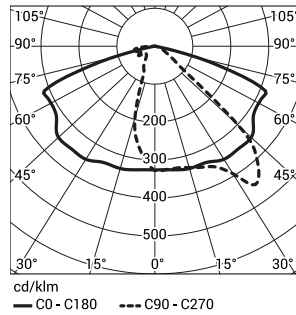

URSA LED ALFA

URSA LED ALFA 48W, 60W, 72W

URSA LED ALFA 96W, 120W, 144W

DW

ME

T2

T3

T4

PP

Luminaire URSA LED ALFA in standard has following functions of intelligent power supply:

- Connection to outside control system by DALI interface (operation of analog signal 1-10V as an option),
- Possibility of programming multistage dimming of luminaire, up to 5 intervals in the range of from 10 to 100% of nominal power,
- Temperature protection of LED module (from overheating) in case of unintentional luminaire operation during the,
- Regulation of power / luminous flux – the option of setting another value than the catalogue in the range of 30-100% of nominal one,

Acceptable quantity of luminaires URSA LED ALFA on one circuit, protected by:

Overcurrent switches MCB type B or C

Luminaire	Typ	2A	4A	6A	10A	16A	20A	25A
URSA LED ALFA 48, 60, 72W	B	1	2	4	6	11	13	17
	C	1	4	6	11	18	22	28
URSA LED ALFA 96, 120, 144W	B	1	1	3	5	8	12	12
	C	1	3	5	8	13	16	20

Fuse – type gG and GL

Luminaire	2A	4A	6A	10A	16A	20A	25A
URSA LED ALFA 48, 60, 72W	1	2	11	19	30	38	47
URSA LED ALFA 96, 120, 144W	1	1	6	19	15	19	24