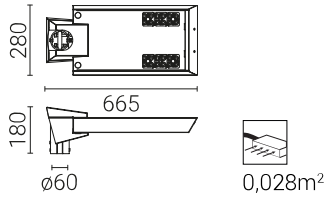

URSA LED ALFA

URSA LED ALFA 48W, 60W, 72W