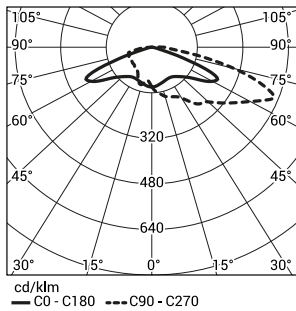

URSA LED ALFA

URSA LED ALFA 48W, 60W, 72W

URSA LED ALFA 96W, 120W, 144W

DW

ME

T2

T3

T4

PP

Luminaire URSA LED ALFA in standard has following functions of intelligent power supply:

- Connection to outside control system by DALI interface (operation of analog signal 1-10V as an option),
- Possibility of programming multistage dimming of luminaire, up to 5 intervals in the range of from 10 to 100% of nominal power,
- Temperature protection of LED module (from overheating) in case of unintentional luminaire operation during the,
- Regulation of power / luminous flux – the option of setting another value than the catalogue in the range of 30-100% of nominal one,

Acceptable quantity of luminaires URSA LED ALFA on one circuit, protected by:

Overcurrent switches MCB type B or C

Luminaire	Typ	2A	4A	6A	10A	16A	20A	25A
URSA LED ALFA 48, 60, 72W	B	1	2	4	6	11	13	17
	C	1	4	6	11	18	22	28
URSA LED ALFA 96, 120, 144W	B	1	1	3	5	8	12	12
	C	1	3	5	8	13	16	20

Fuse – type gG and GL

Luminaire	2A	4A	6A	10A	16A	20A	25A
URSA LED ALFA 48, 60, 72W	1	2	11	19	30	38	47
URSA LED ALFA 96, 120, 144W	1	1	6	19	15	19	24