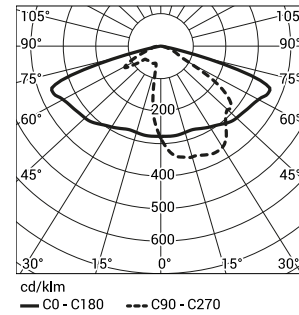

URSA LED ALFA

URSA LED ALFA 48W, 60W, 72W

URSA LED ALFA 96W, 120W, 144W

DW

ME

T2

T3

T4

PP

Luminaire URSA LED ALFA in standard has following functions of intelligent power supply:

- Connection to outside control system by DALI interface (operation of analog signal 1-10V as an option),
- Possibility of programming multistage dimming of luminaire, up to 5 intervals in the range of from 10 to 100% of nominal power,
- Temperature protection of LED module (from overheating) in case of unintentional luminaire operation during the,
- Regulation of power / luminous flux – the option of setting another value than the catalogue in the range of 30-100% of nominal one,

Acceptable quantity of luminaires URSA LED ALFA on one circuit, protected by:

Overcurrent switches MCB type B or C

Luminaire	Typ	2A	4A	6A	10A	16A	20A	25A
URSA LED ALFA 48, 60, 72W	B	1	2	4	6	11	13	17
	C	1	4	6	11	18	22	28
URSA LED ALFA 96, 120, 144W	B	1	1	3	5	8	12	12
	C	1	3	5	8	13	16	20

Fuse – type gG and GL

Luminaire	2A	4A	6A	10A	16A	20A	25A
URSA LED ALFA 48, 60, 72W	1	2	11	19	30	38	47
URSA LED ALFA 96, 120, 144W	1	1	6	19	15	19	24