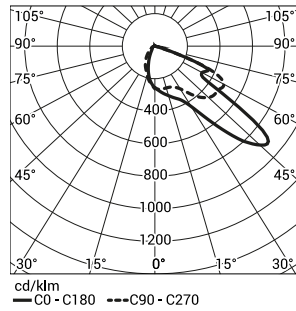

Luminaire URSA LED ALFA in standard has following functions of intelligent power supply:

- Connection to outside control system by DALI interface (operation of analog signal 1-10V as an option),
- Possibility of programming multistage dimming of luminaire, up to 5 intervals in the range of from 10 to 100% of nominal power,
- Temperature protection of LED module (from overheating) in case of unintentional luminaire operation during the,
- Regulation of power / luminous flux – the option of setting another value than the catalogue in the range of 30-100% of nominal one,

Acceptable quantity of luminaires URSA LED ALFA on one circuit, protected by:

Overcurrent switches MCB type B or C

Luminaire	Typ	2A	4A	6A	10A	16A	20A	25A
URSA LED ALFA 48, 60, 72W	B	1	2	4	6	11	13	17
	C	1	4	6	11	18	22	28
URSA LED ALFA 96, 120, 144W	B	1	1	3	5	8	12	12
	C	1	3	5	8	13	16	20

Fuse – type gG and GL

Luminaire	2A	4A	6A	10A	16A	20A	25A
URSA LED ALFA 48, 60, 72W	1	2	11	19	30	38	47
URSA LED ALFA 96, 120, 144W	1	1	6	19	15	19	24