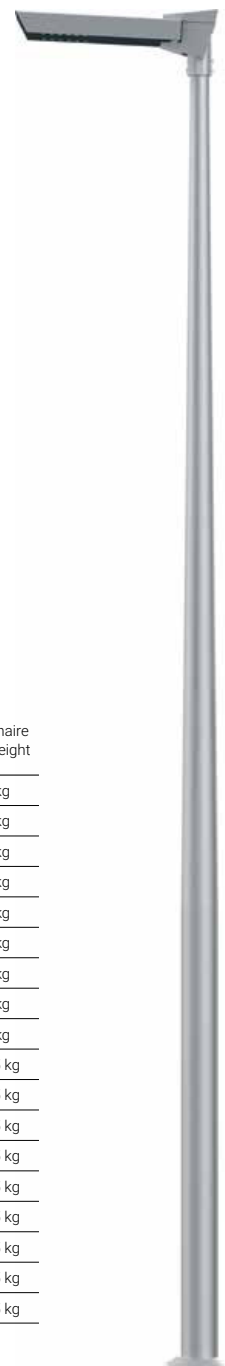

URSA LED ALFA

Lighting example

Single carriageway
with three lanes
URSA LED ALFA 120W, DW optics

Parameters:
H – luminaire mounting height: 10 m
W – pole spacing: 39 m
S – road width: 10,5 m

Lighting class M3

Application: urban roads, residential streets, pedestrian walkways, parking lots, motorways and expressways
Installation: pole top mounted with $\varnothing 60 \times 95$ mm ending
Luminaire angular adjustment: in the range from -15° to 15°
Ingress protection: IP 66 for the optical part and the driver
Material: anodised aluminium alloy,
Colour: inox / black
Optical system: PMMA optics, interchangeable LED module
Number of LEDs: 24 (for 48 W, 60 W, 72 W), 48 (for 96 W, 120 W, 144 W)
Operating temperature range: od -40°C do $+55^\circ\text{C}$ (dla 48 W, 60 W, 72 W, 96 W, 120 W), od -40°C do $+40^\circ\text{C}$ (dla 144 W)
Expected useful lifetime: L90F10 – 50 000 h, L80F20 – 100 000 h
CRI: for 4000 K, 5000 K > 70 , for 3500 K > 80
Unit volume: 0,028 m³ (for 48 W, 60 W, 72 W), 0,037 m³ (for 96 W, 120 W, 144 W)
Input voltage frequency: 50/60 Hz
Power factor: ≥ 0.95
 Luminaire URSA LED ALFA has the possibility to connect to an external control system via DALI interface (optionally via analog signal 1-10 V).