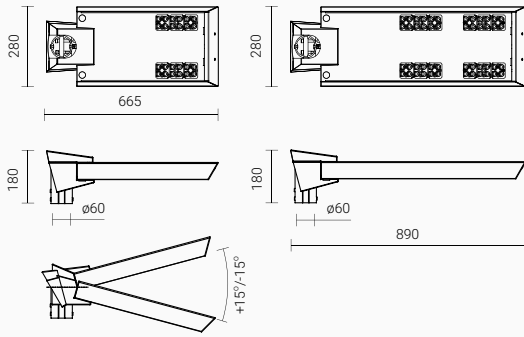

URSA LED ALFA

Lighting example

Single carriageway
with three lanes
URSA LED ALFA 120W, DW optics

Parameters:
H – luminaire mounting height: 10 m
W – pole spacing: 39 m
S – road width: 10,5 m

Lighting class M3

Application: urban roads, residential streets, pedestrian walkways, parking lots, motorways and expressways
Installation: pole top mounted with $\varnothing 60 \times 95$ mm ending
Luminaire angular adjustment: in the range from -15° to 15°
Ingress protection: IP 66 for the optical part and the driver
Material: anodised aluminium alloy,
Colour: inox / black
Optical system: PMMA optics, interchangeable LED module
Number of LEDs: 24 (for 48 W, 60 W, 72 W), 48 (for 96 W, 120 W, 144 W)
Operating temperature range: od -40°C do $+55^\circ\text{C}$ (dla 48 W, 60 W, 72 W, 96 W, 120 W), od -40°C do $+40^\circ\text{C}$ (dla 144 W)
Expected useful lifetime: L90F10 – 50 000 h, L80F20 – 100 000 h
CRI: for 4000 K, 5000 K > 70 , for 3500 K > 80
Unit volume: 0,028 m³ (for 48 W, 60 W, 72 W), 0,037 m³ (for 96 W, 120 W, 144 W)
Input voltage frequency: 50/60 Hz
Power factor: ≥ 0.95
 Luminaire URSA LED ALFA has the possibility to connect to an external control system via DALI interface (optionally via analog signal 1-10 V).