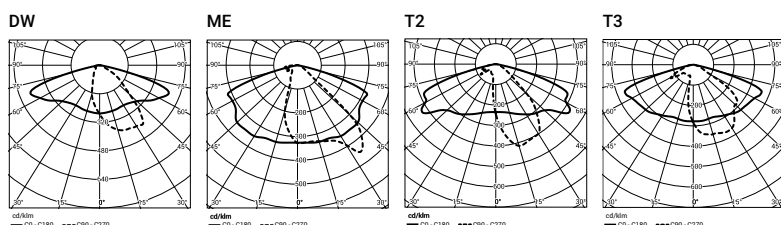

URSA LED ALFA

Lighting example

Single carriageway
with three lanes
URSA LED ALFA 120W, DW optics

Parameters:
H – luminaire mounting height: 10 m
W – pole spacing: 39 m
S – road width: 10,5 m

Lighting class M3

Application: urban roads, residential streets, pedestrian walkways, parking lots, motorways and expressways
Installation: pole top mounted with $\varnothing 60 \times 95$ mm ending
Luminaire angular adjustment: in the range from -15° to 15°
Ingress protection: IP 66 for the optical part and the driver
Material: anodised aluminium alloy,
Colour: inox / black
Optical system: PMMA optics, interchangeable LED module
Number of LEDs: 24 (for 48 W, 60 W, 72 W), 48 (for 96 W, 120 W, 144 W)
Operating temperature range: od -40°C do $+55^\circ\text{C}$ (dla 48 W, 60 W, 72 W, 96 W, 120 W), od -40°C do $+40^\circ\text{C}$ (dla 144 W)
Expected useful lifetime: L90F10 – 50 000 h, L80F20 – 100 000 h
CRI: for 4000 K, 5000 K > 70 , for 3500 K > 80
Unit volume: 0,028 m³ (for 48 W, 60 W, 72 W), 0,037 m³ (for 96 W, 120 W, 144 W)
Input voltage frequency: 50/60 Hz
Power factor: ≥ 0.95
 Luminaire URSA LED ALFA has the possibility to connect to an external control system via DALI interface (optionally via analog signal 1-10 V).